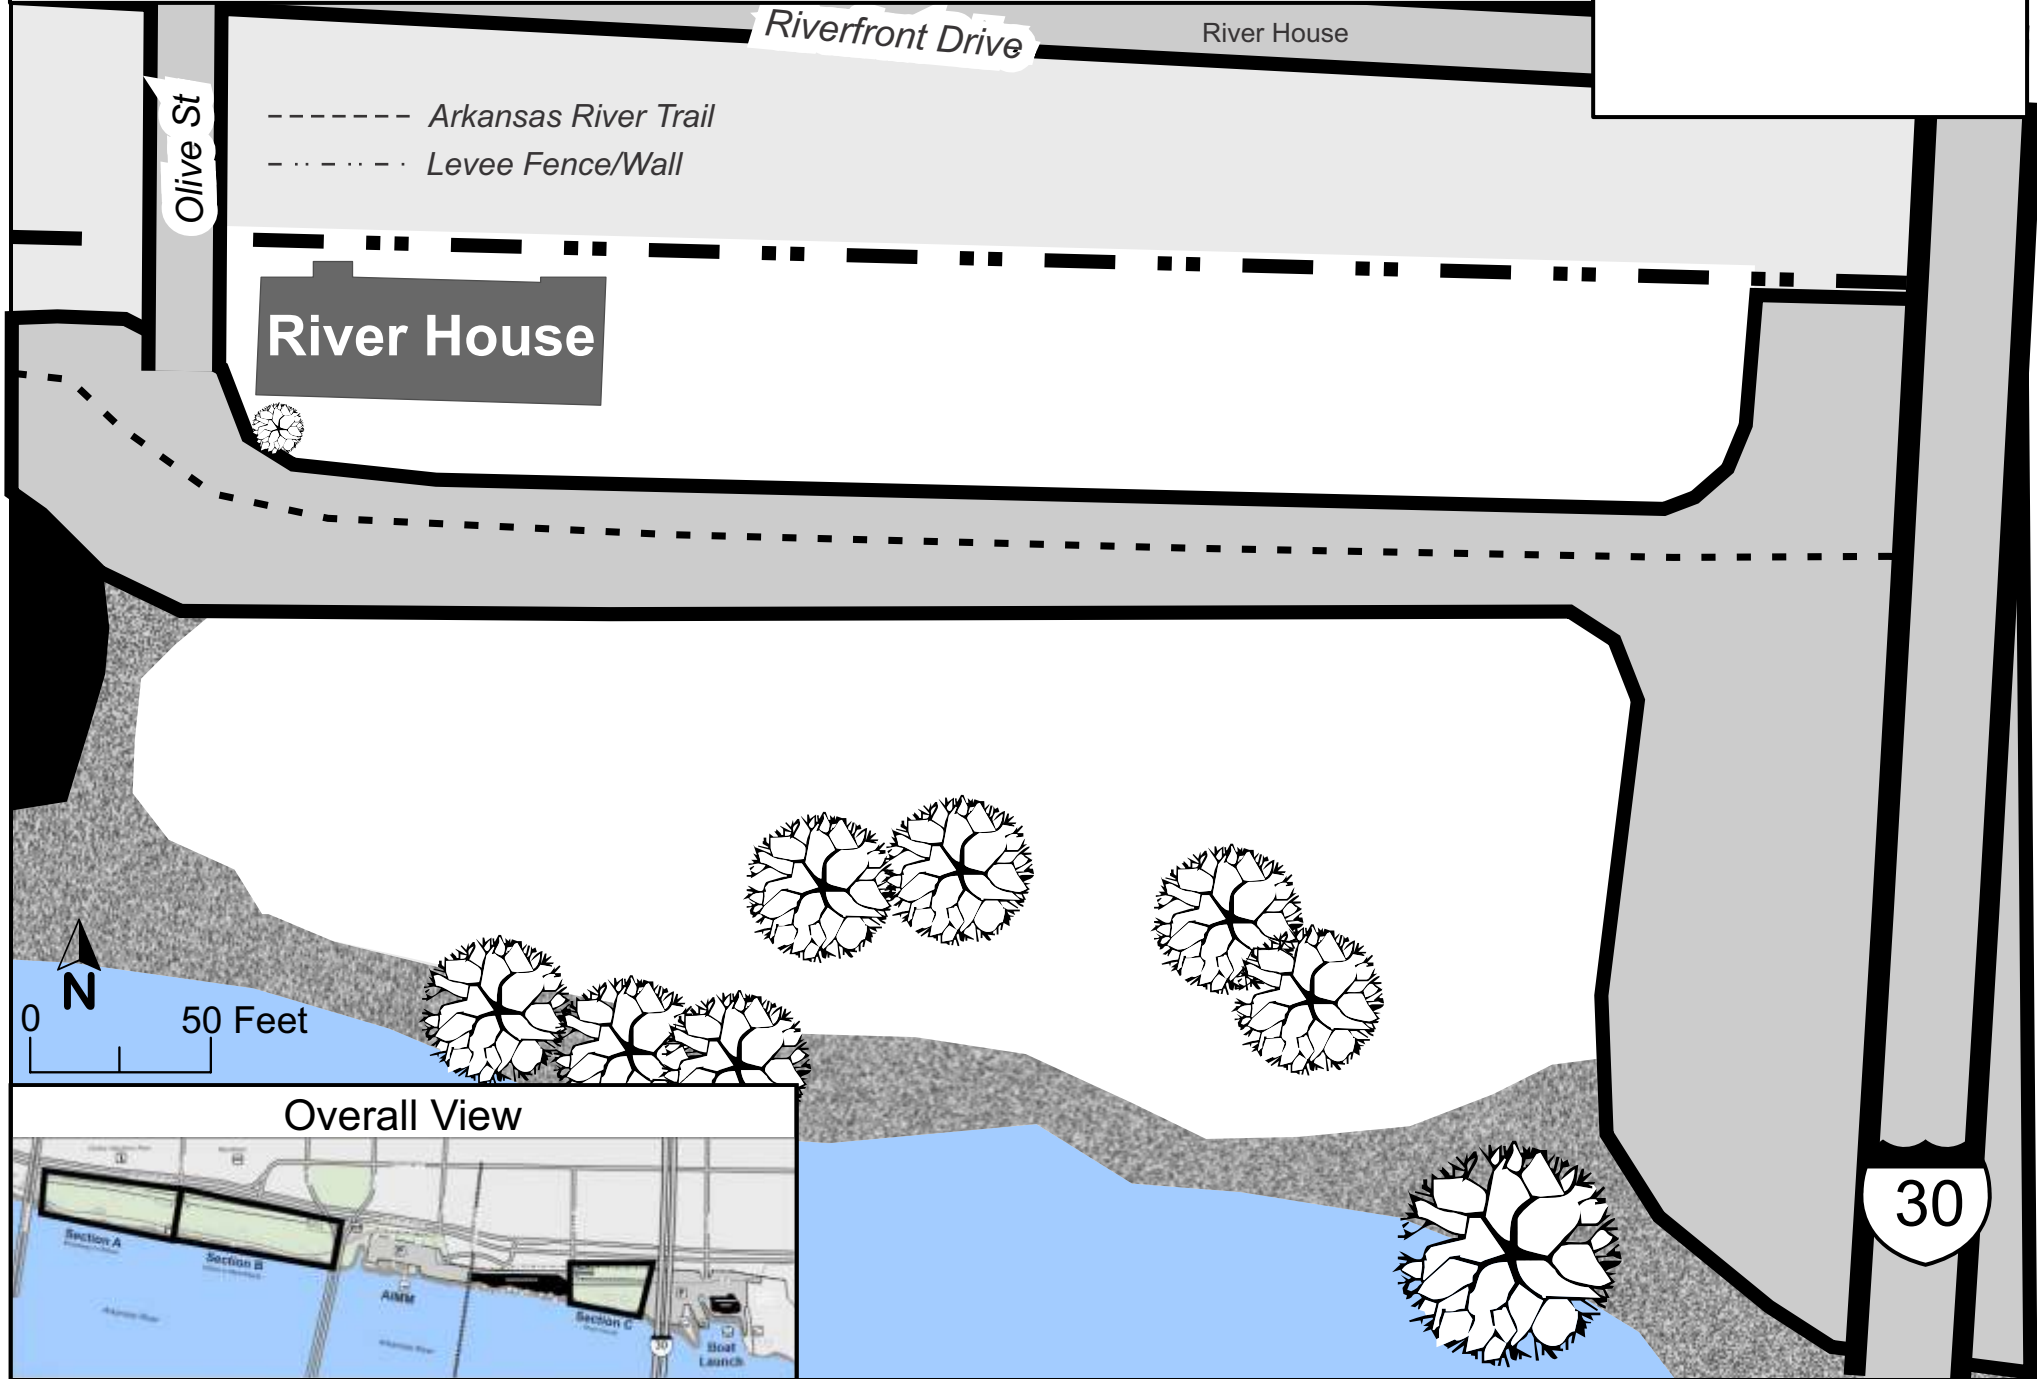

# North Shore Riverwalk Park / River House Area Section C

140 Riverfront Drive North Little Rock, AR 72114

## Section C

River House

----- Arkansas River Trail  
 ..... Levee Fence/Wall

Olive St

Riverfront Drive

River House

Overall View