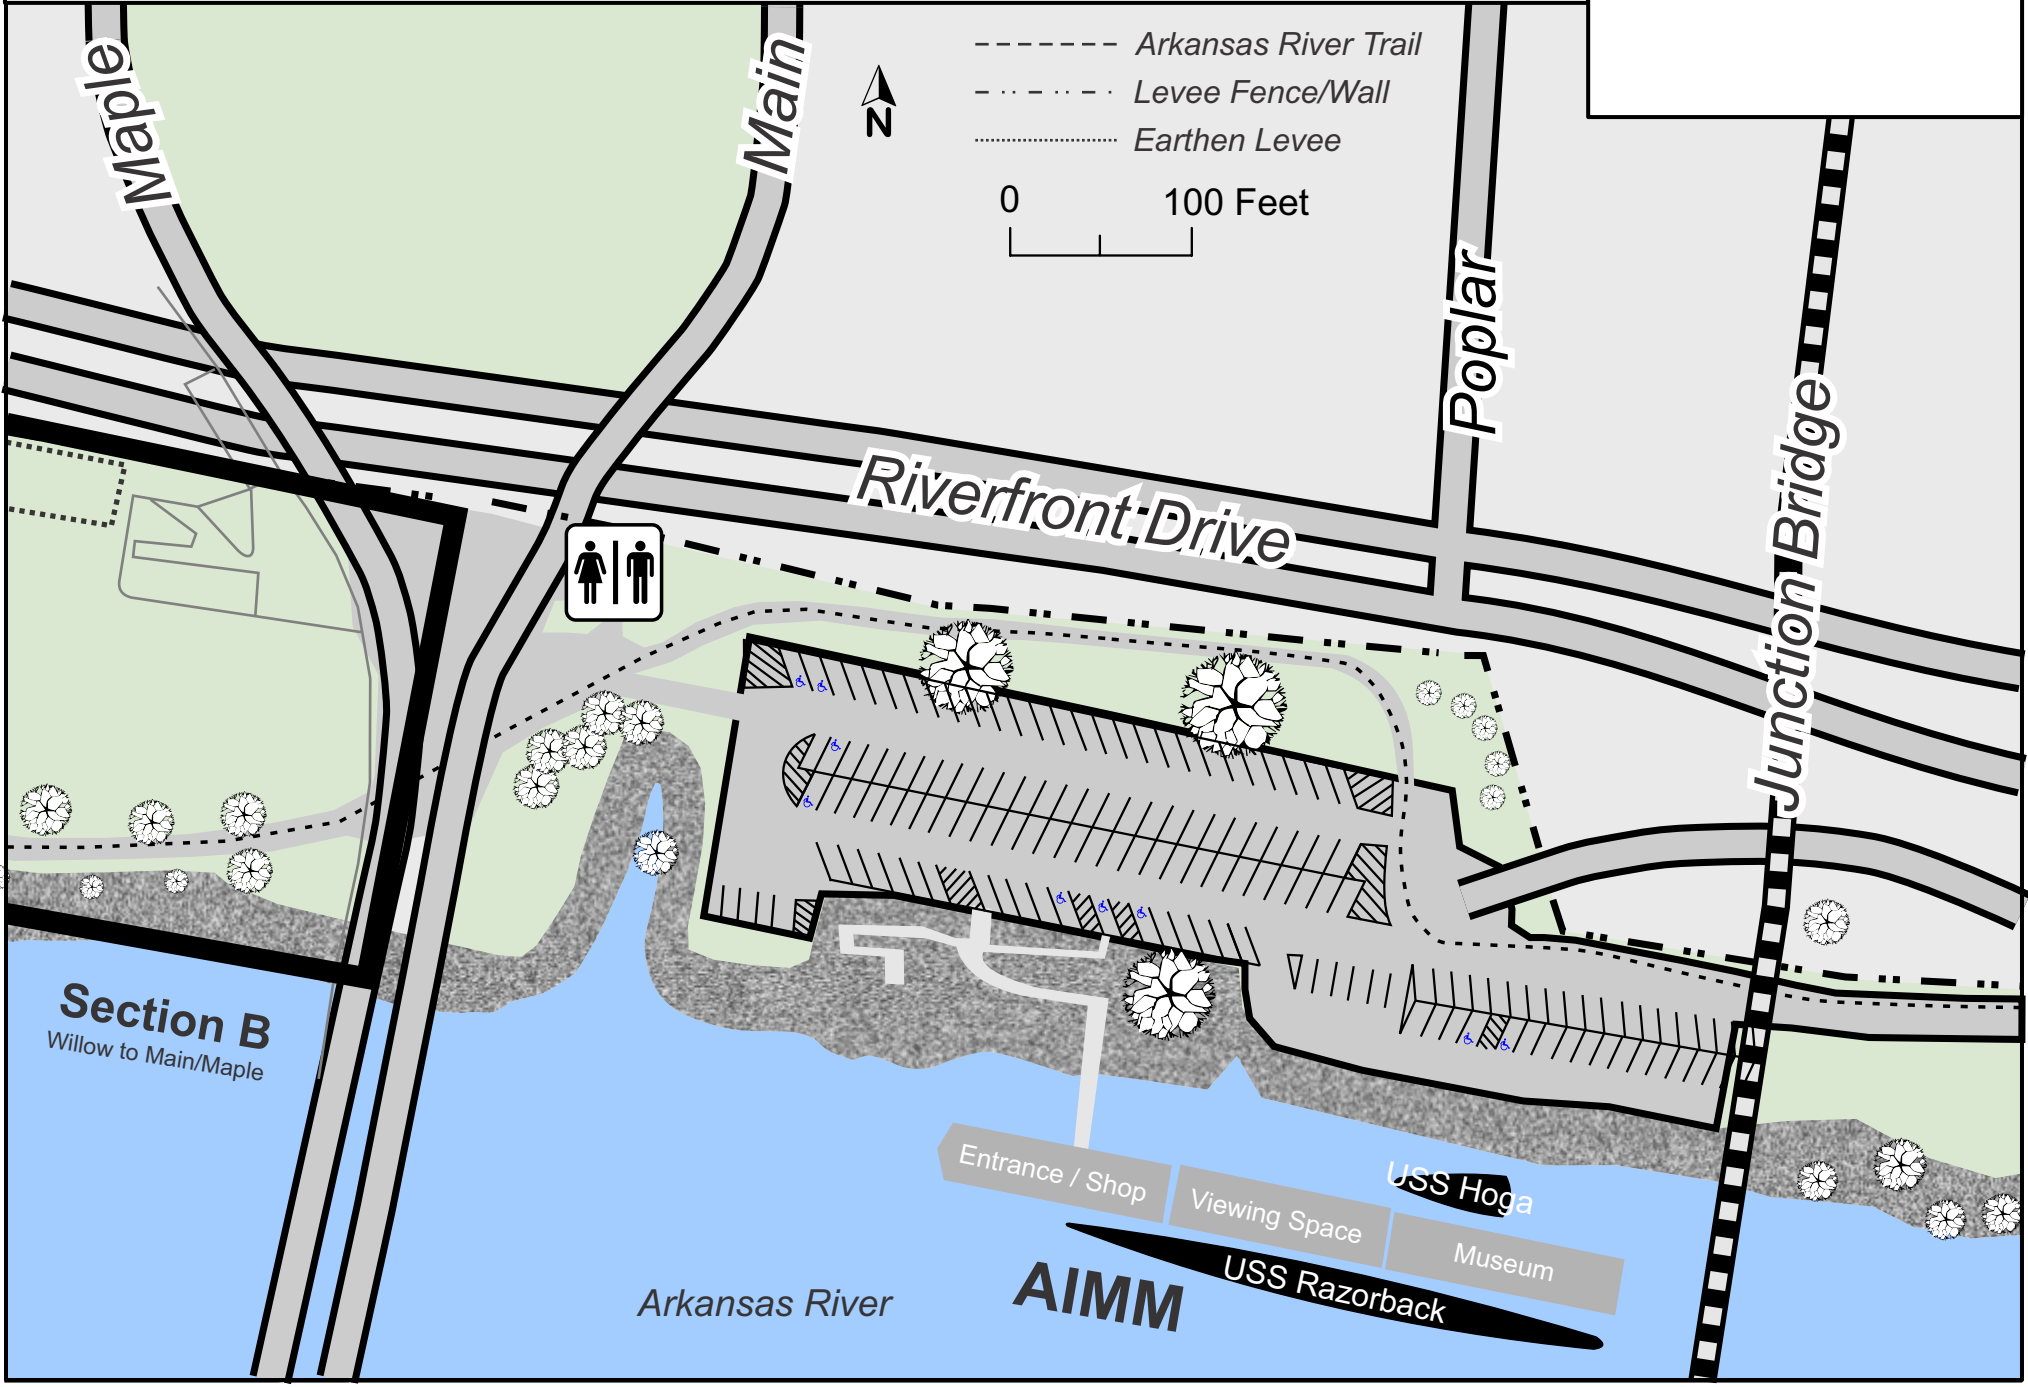

North Little Rock Parks and Recreation

North Shore Riverwalk Park / AIMM

120 Riverfront Drive North Little Rock, AR 72114

- Arkansas River Trail
- - - - - Levee Fence/Wall
- Earthen Levee

Entrance / Shop Viewing Space USS Hoga Museum USS Razorback

AIMM

Arkansas River