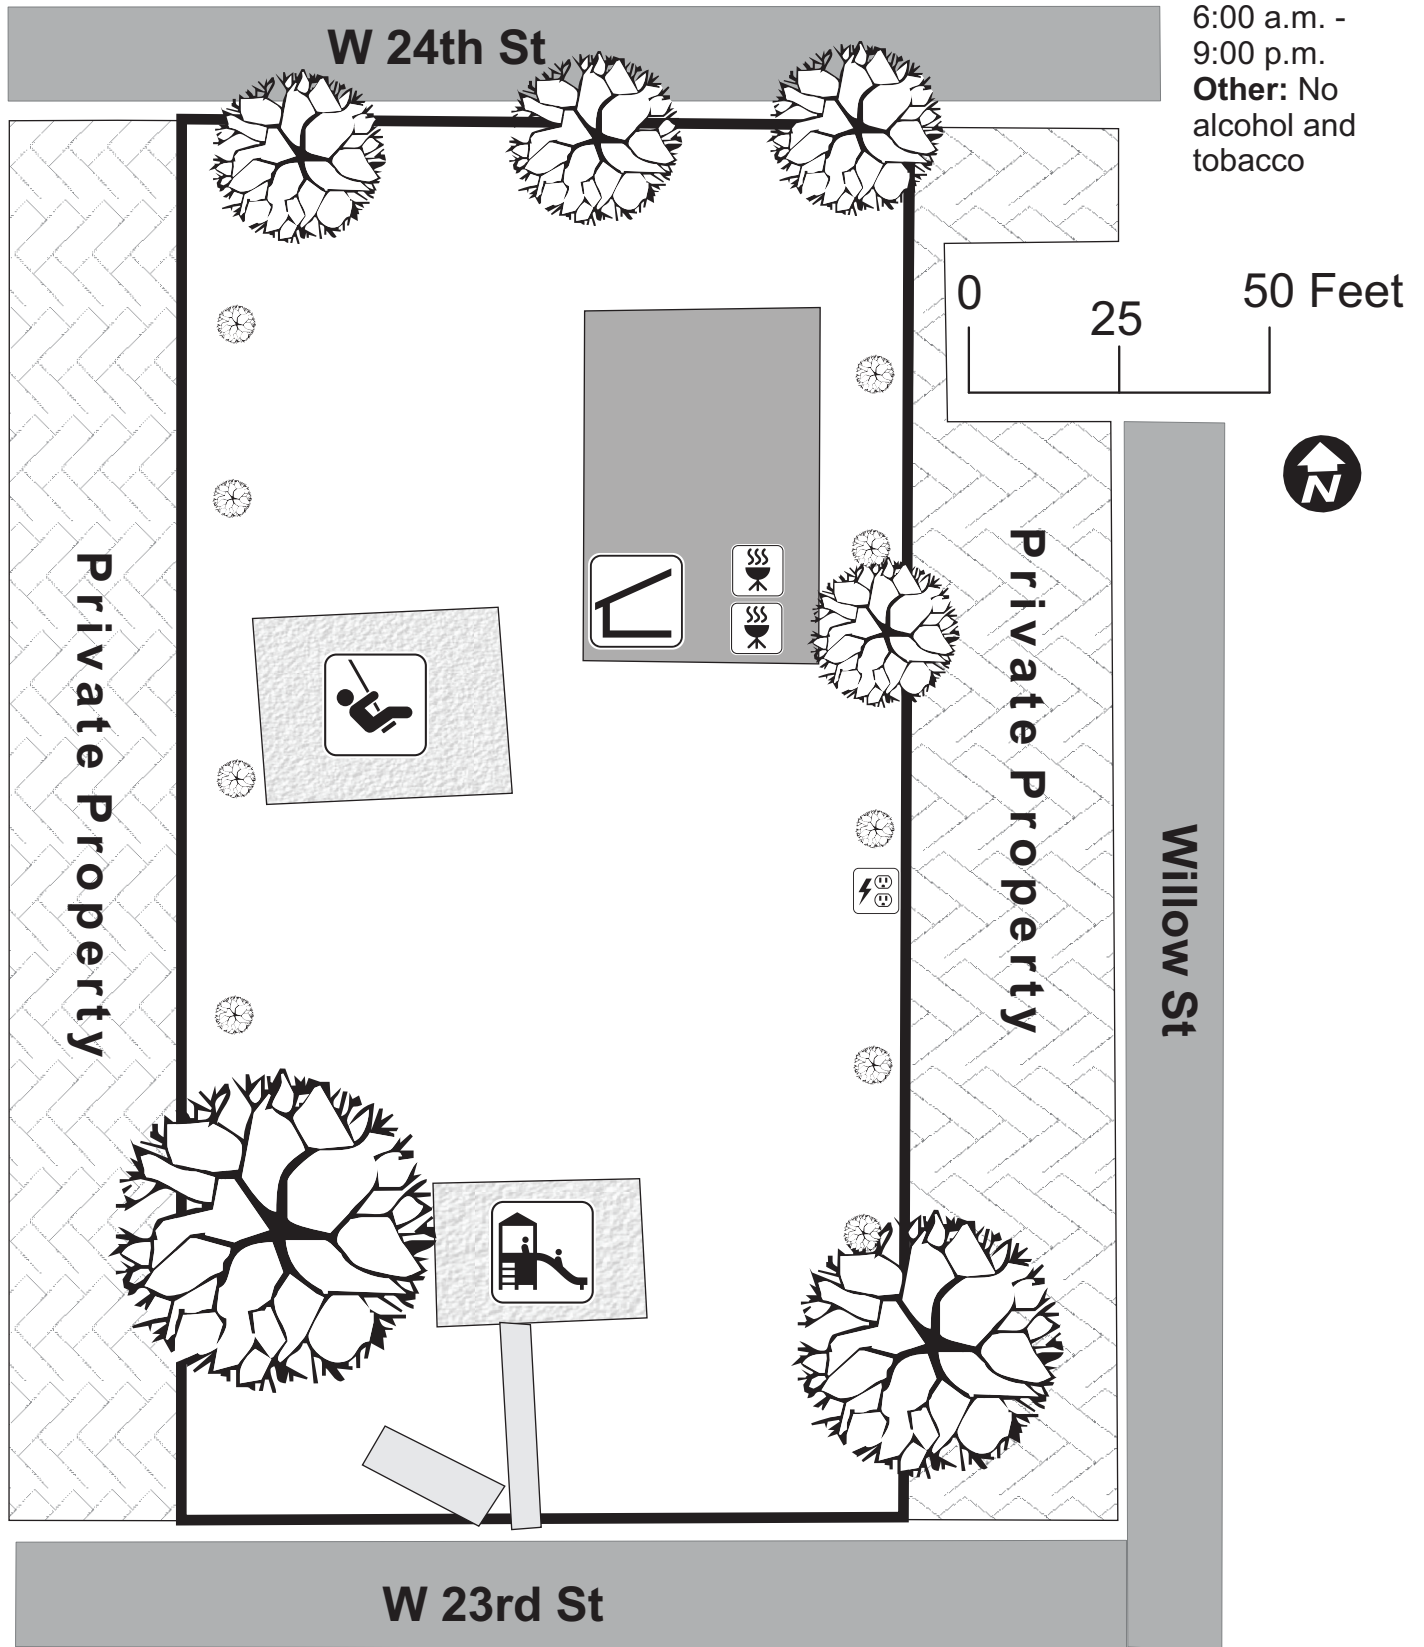

# Military Heights Park

404 W 24th Street North Little Rock, AR 72114

**Electric:** 4 outlets  
**Water:** None  
**Lighting:** 1 Nightwatcher  
**Park Hours:** 6:00 a.m. - 9:00 p.m.  
**Other:** No alcohol and tobacco

Private Property

Private Property

Willow St

W 24th St

W 23rd St

0 25 50 Feet