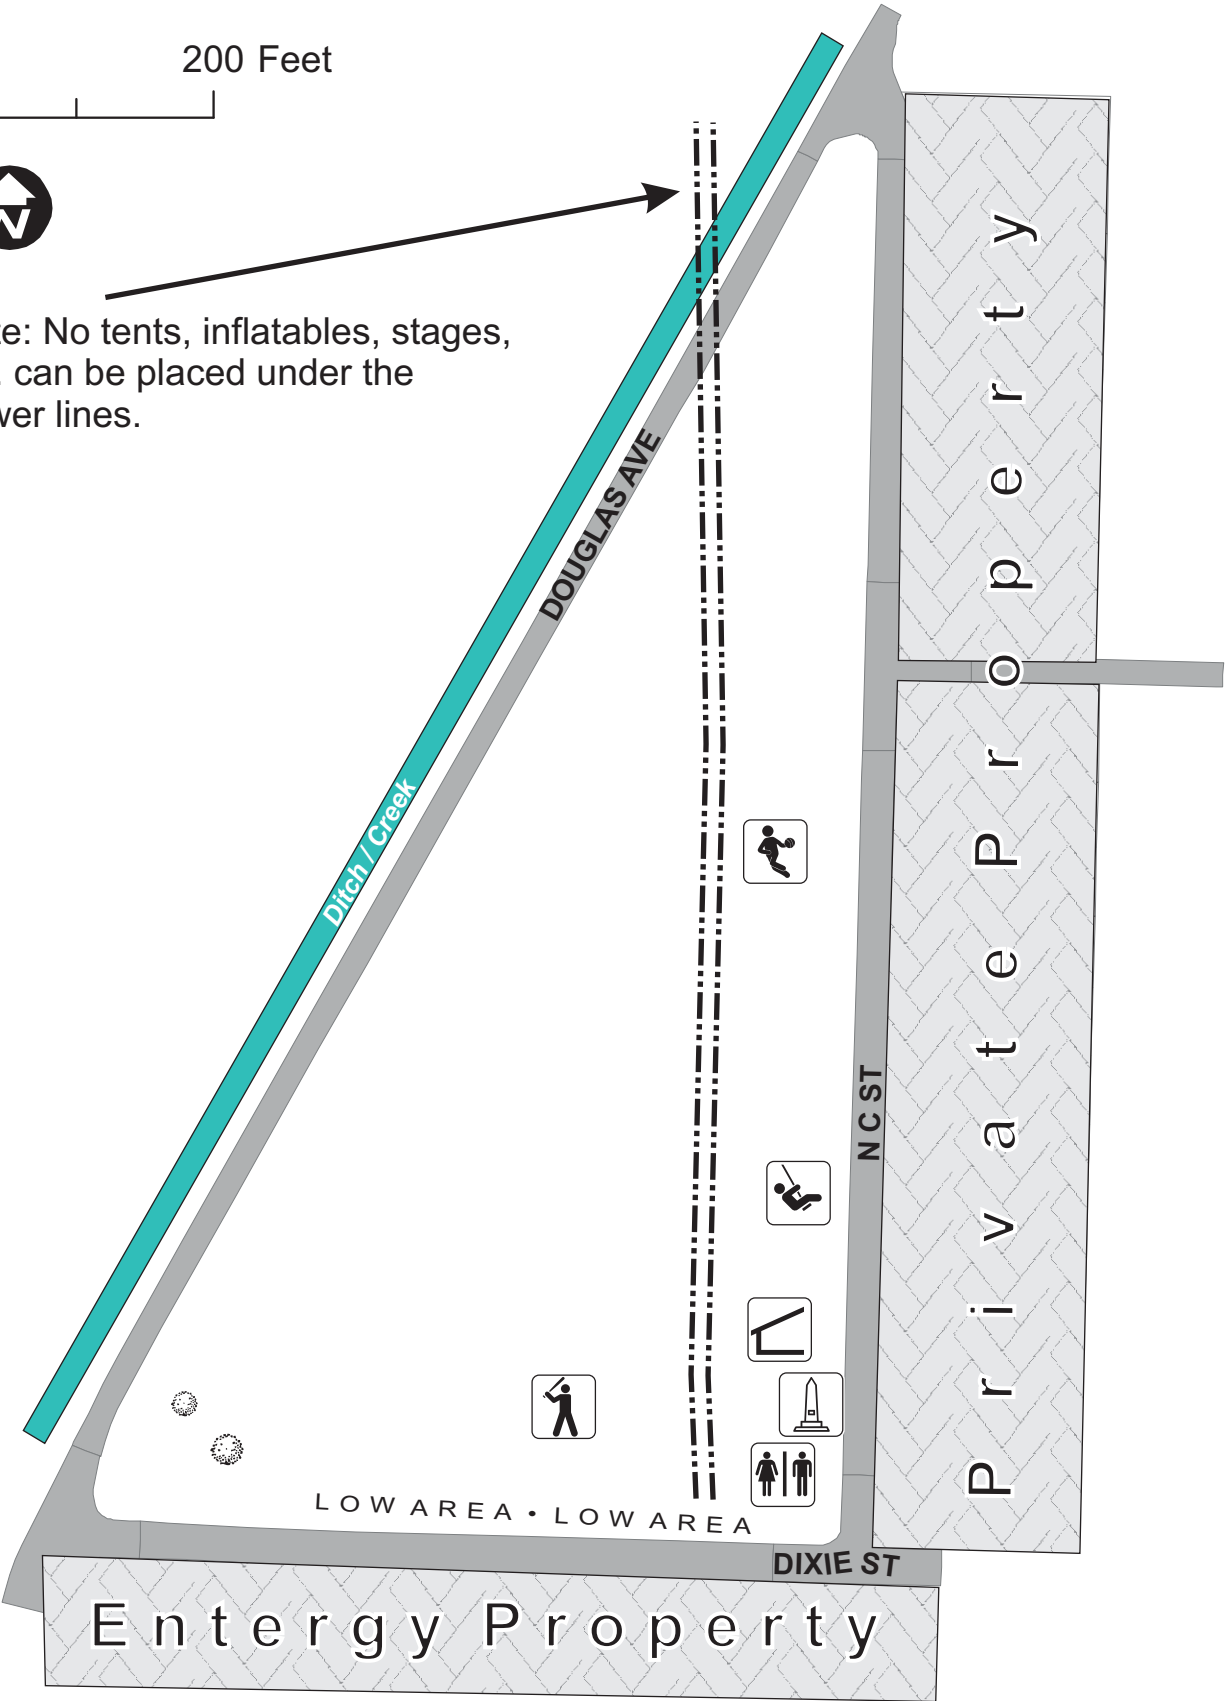

# Conley Park

805 'C' Street North Little Rock, AR 72117

Note: No tents, inflatables, stages, etc. can be placed under the power lines.

LOW AREA • LOW AREA

Energy Property

Private Property

DIXIE ST

NCST

DOUGLAS AVE

Ditch / Creek