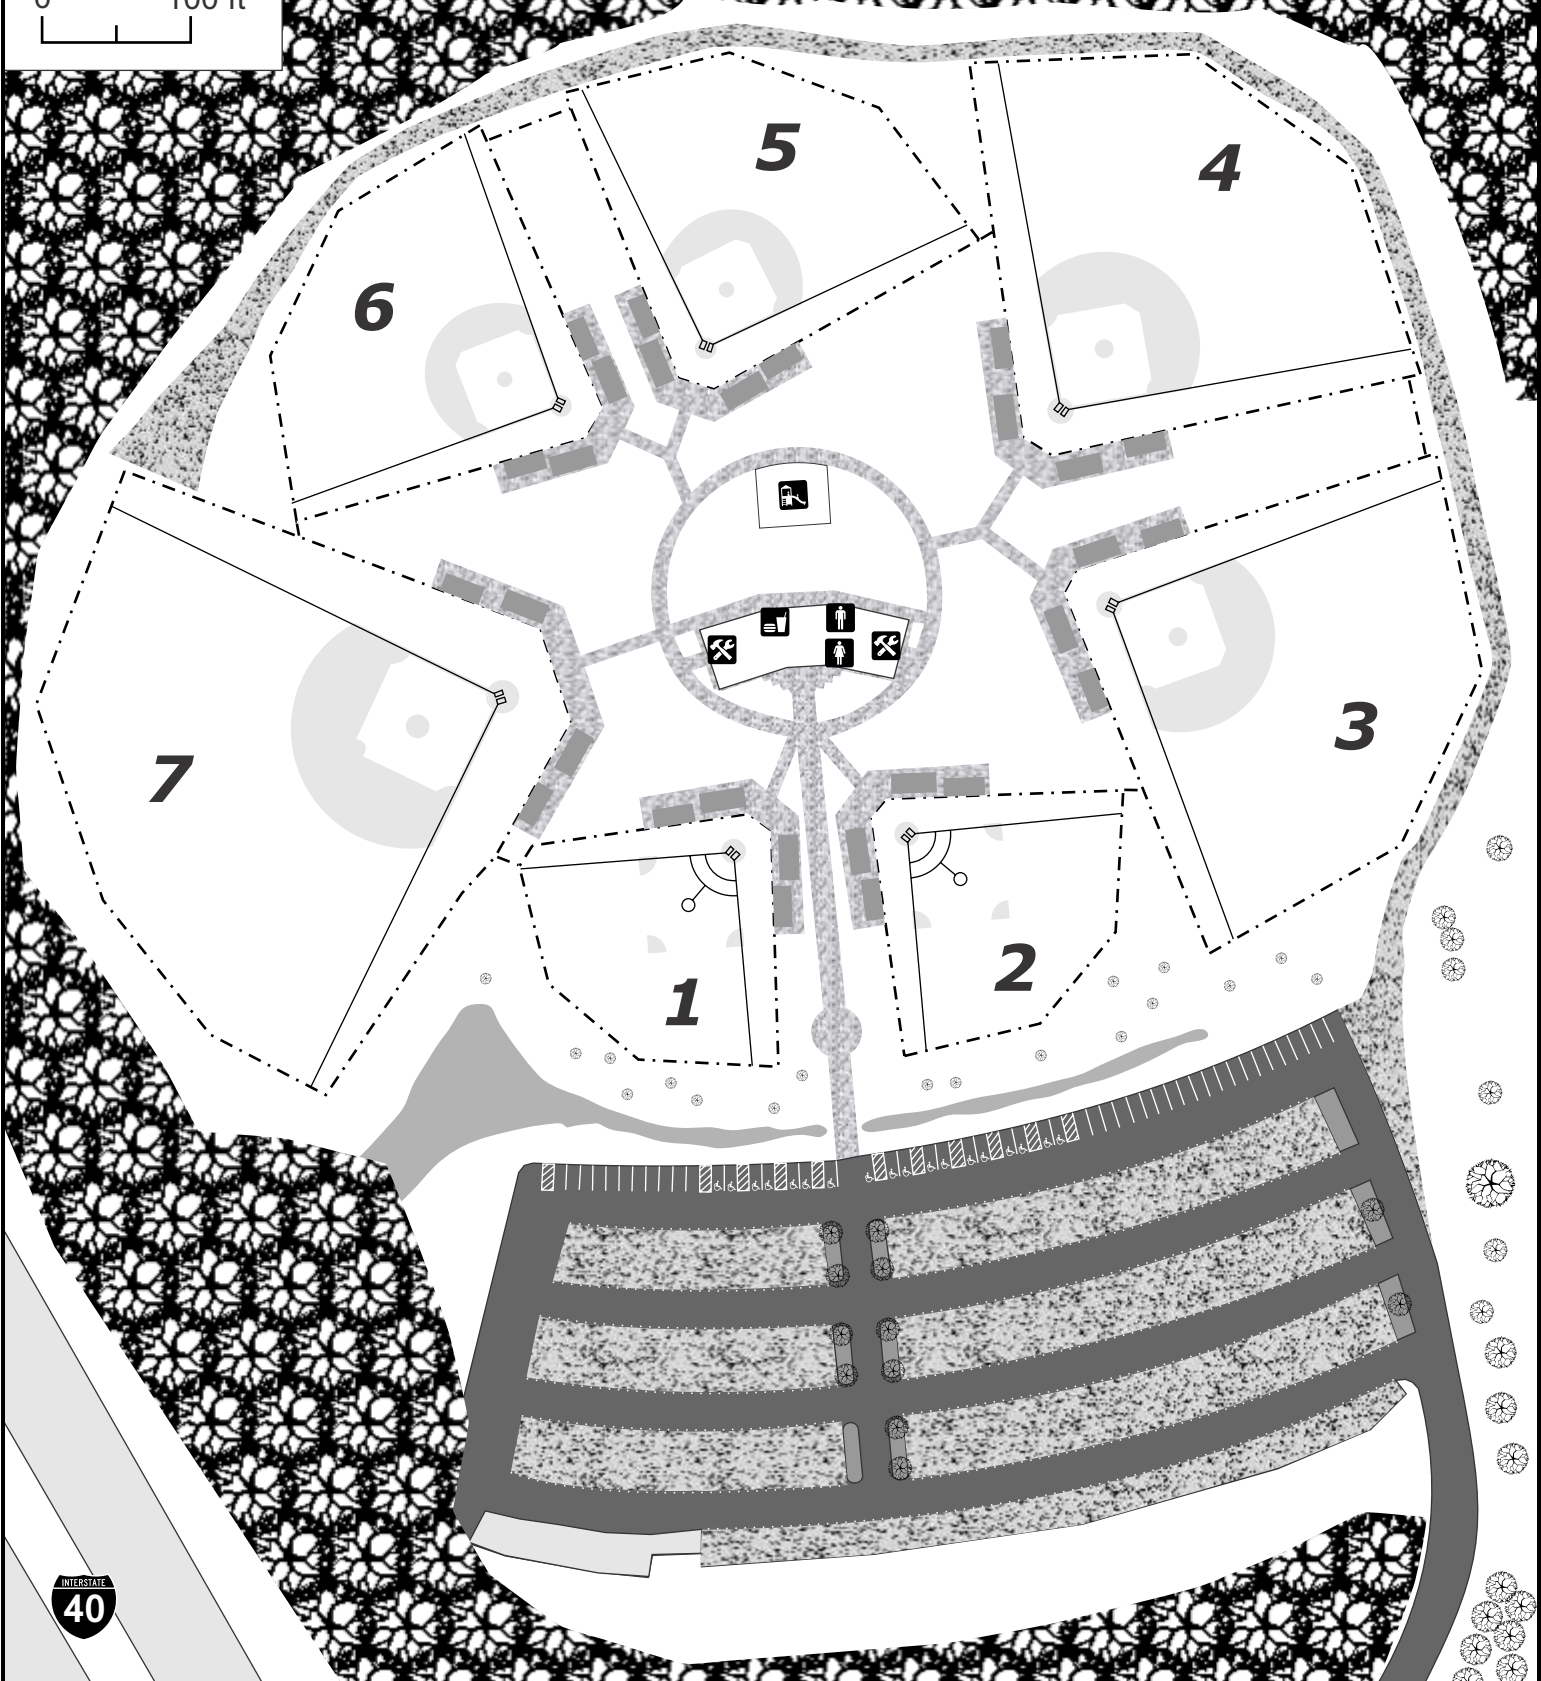

**Other:**

- Play Area
- No alcohol or tobacco

0 100 ft

North Little Rock Parks and Recreation