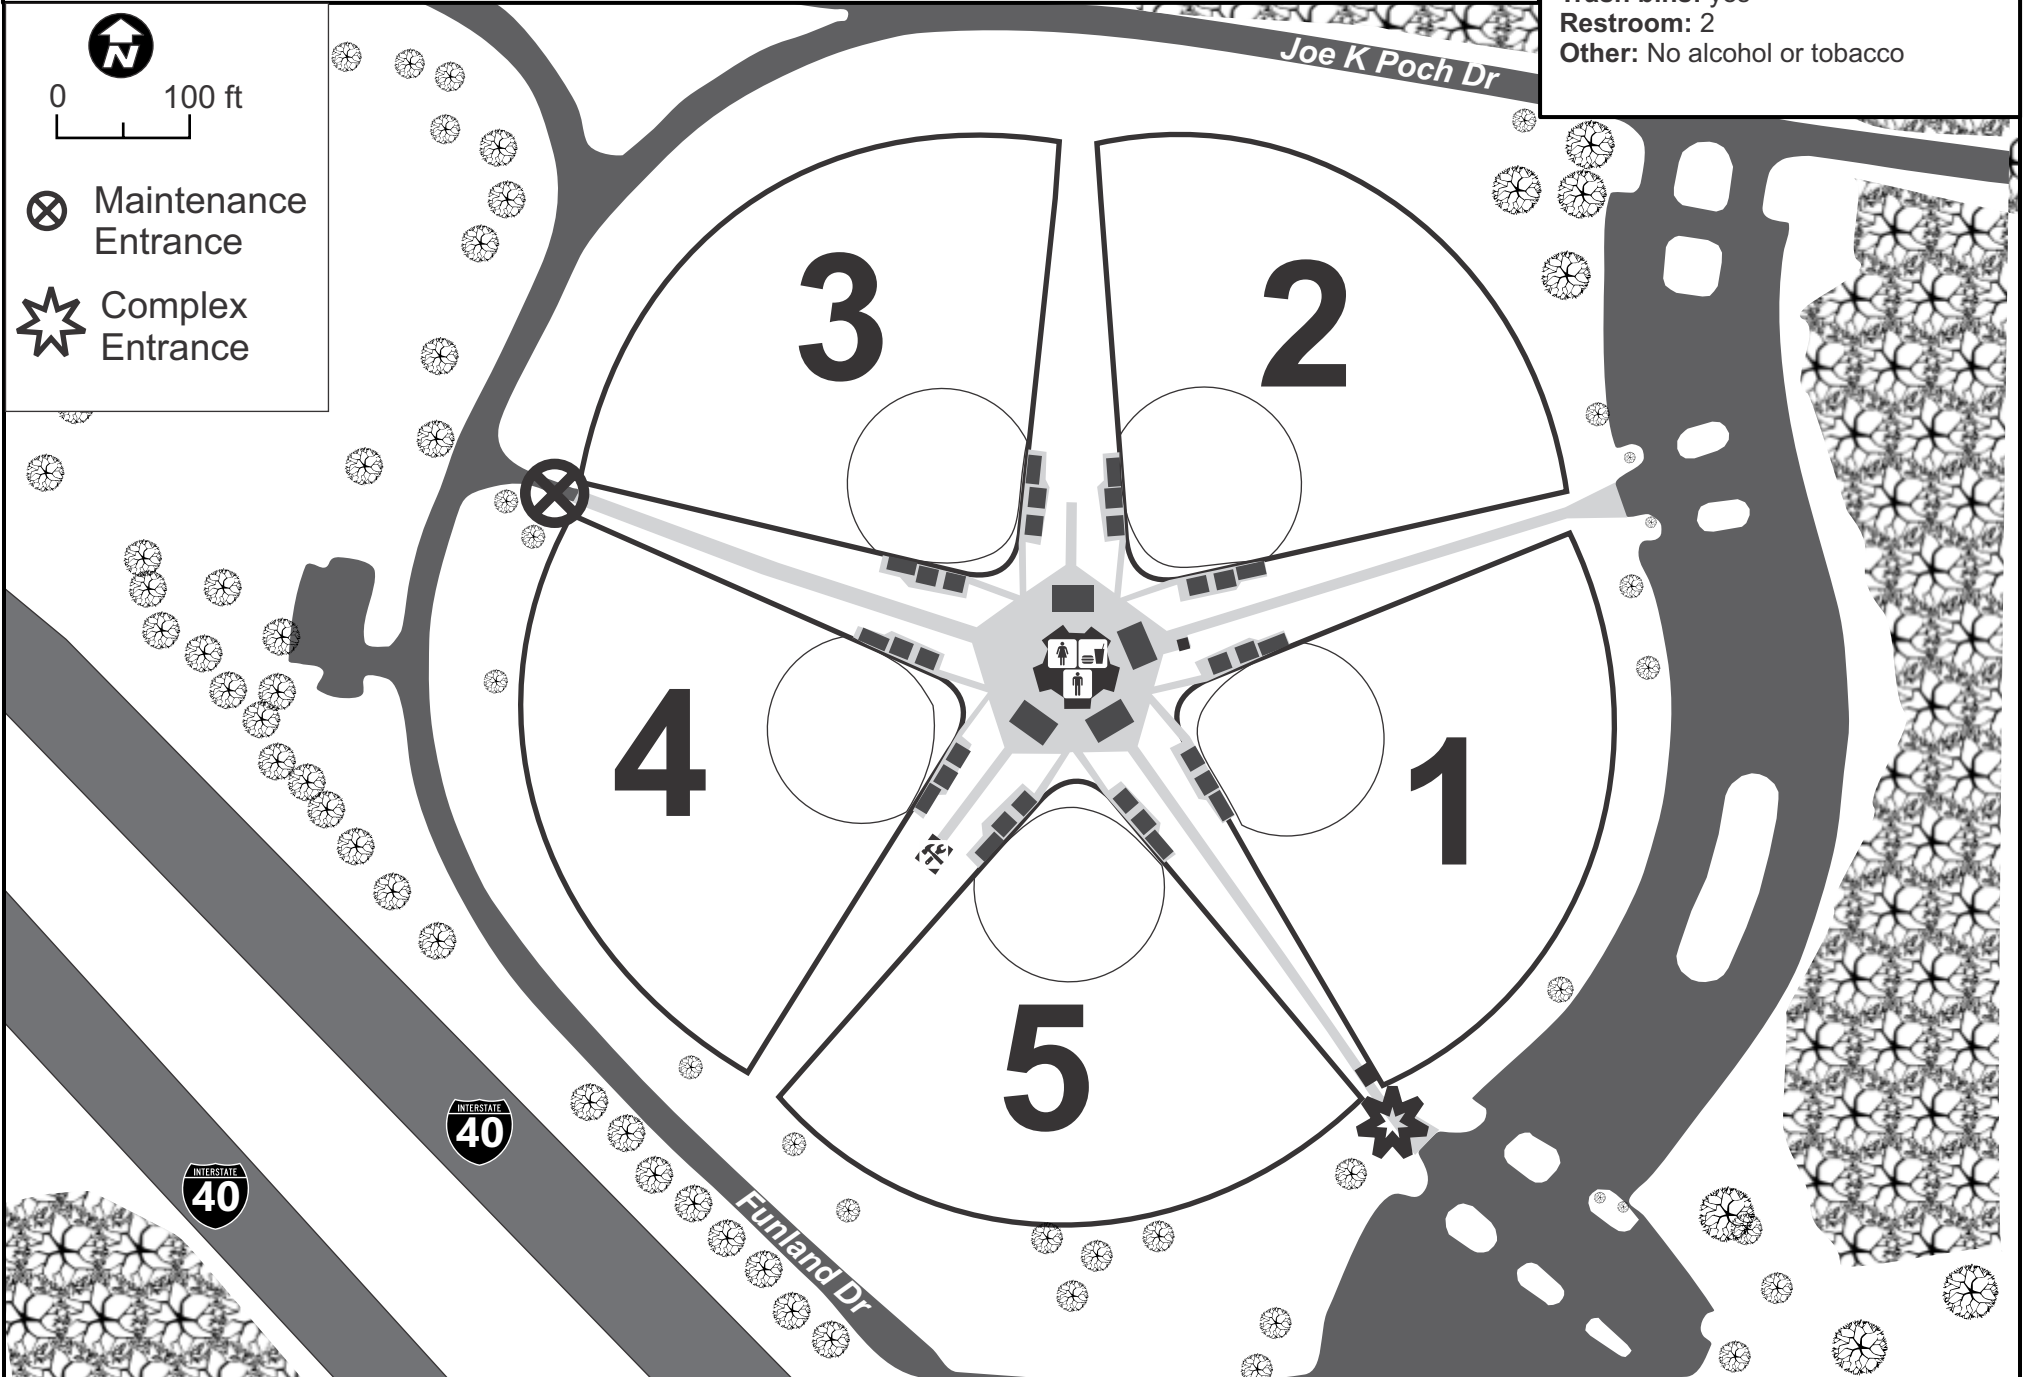

North Little Rock Parks and Recreation

Burns Park - Youth Softball

4500 Joe K Poch Road North Little Rock, AR 72118

Hours: 6:00 a.m. - 11:00 p.m.
Parking: 350 parking spaces
Water: yes
Electrical: yes
Trash bins: yes
Restroom: 2
Other: No alcohol or tobacco

0 100 ft

⊗ Maintenance Entrance

★ Complex Entrance

North Little Rock Parks and Recreation

Burns Park - Youth Softball

4500 Joe K Poch Road North Little Rock, AR 72118

Hours: 6:00 a.m. - 11:00 p.m.
Parking: 350 parking spaces
Water: yes
Electrical: yes
Trash bins: yes
Restroom: 2
Other: No alcohol or tobacco

0 50 ft