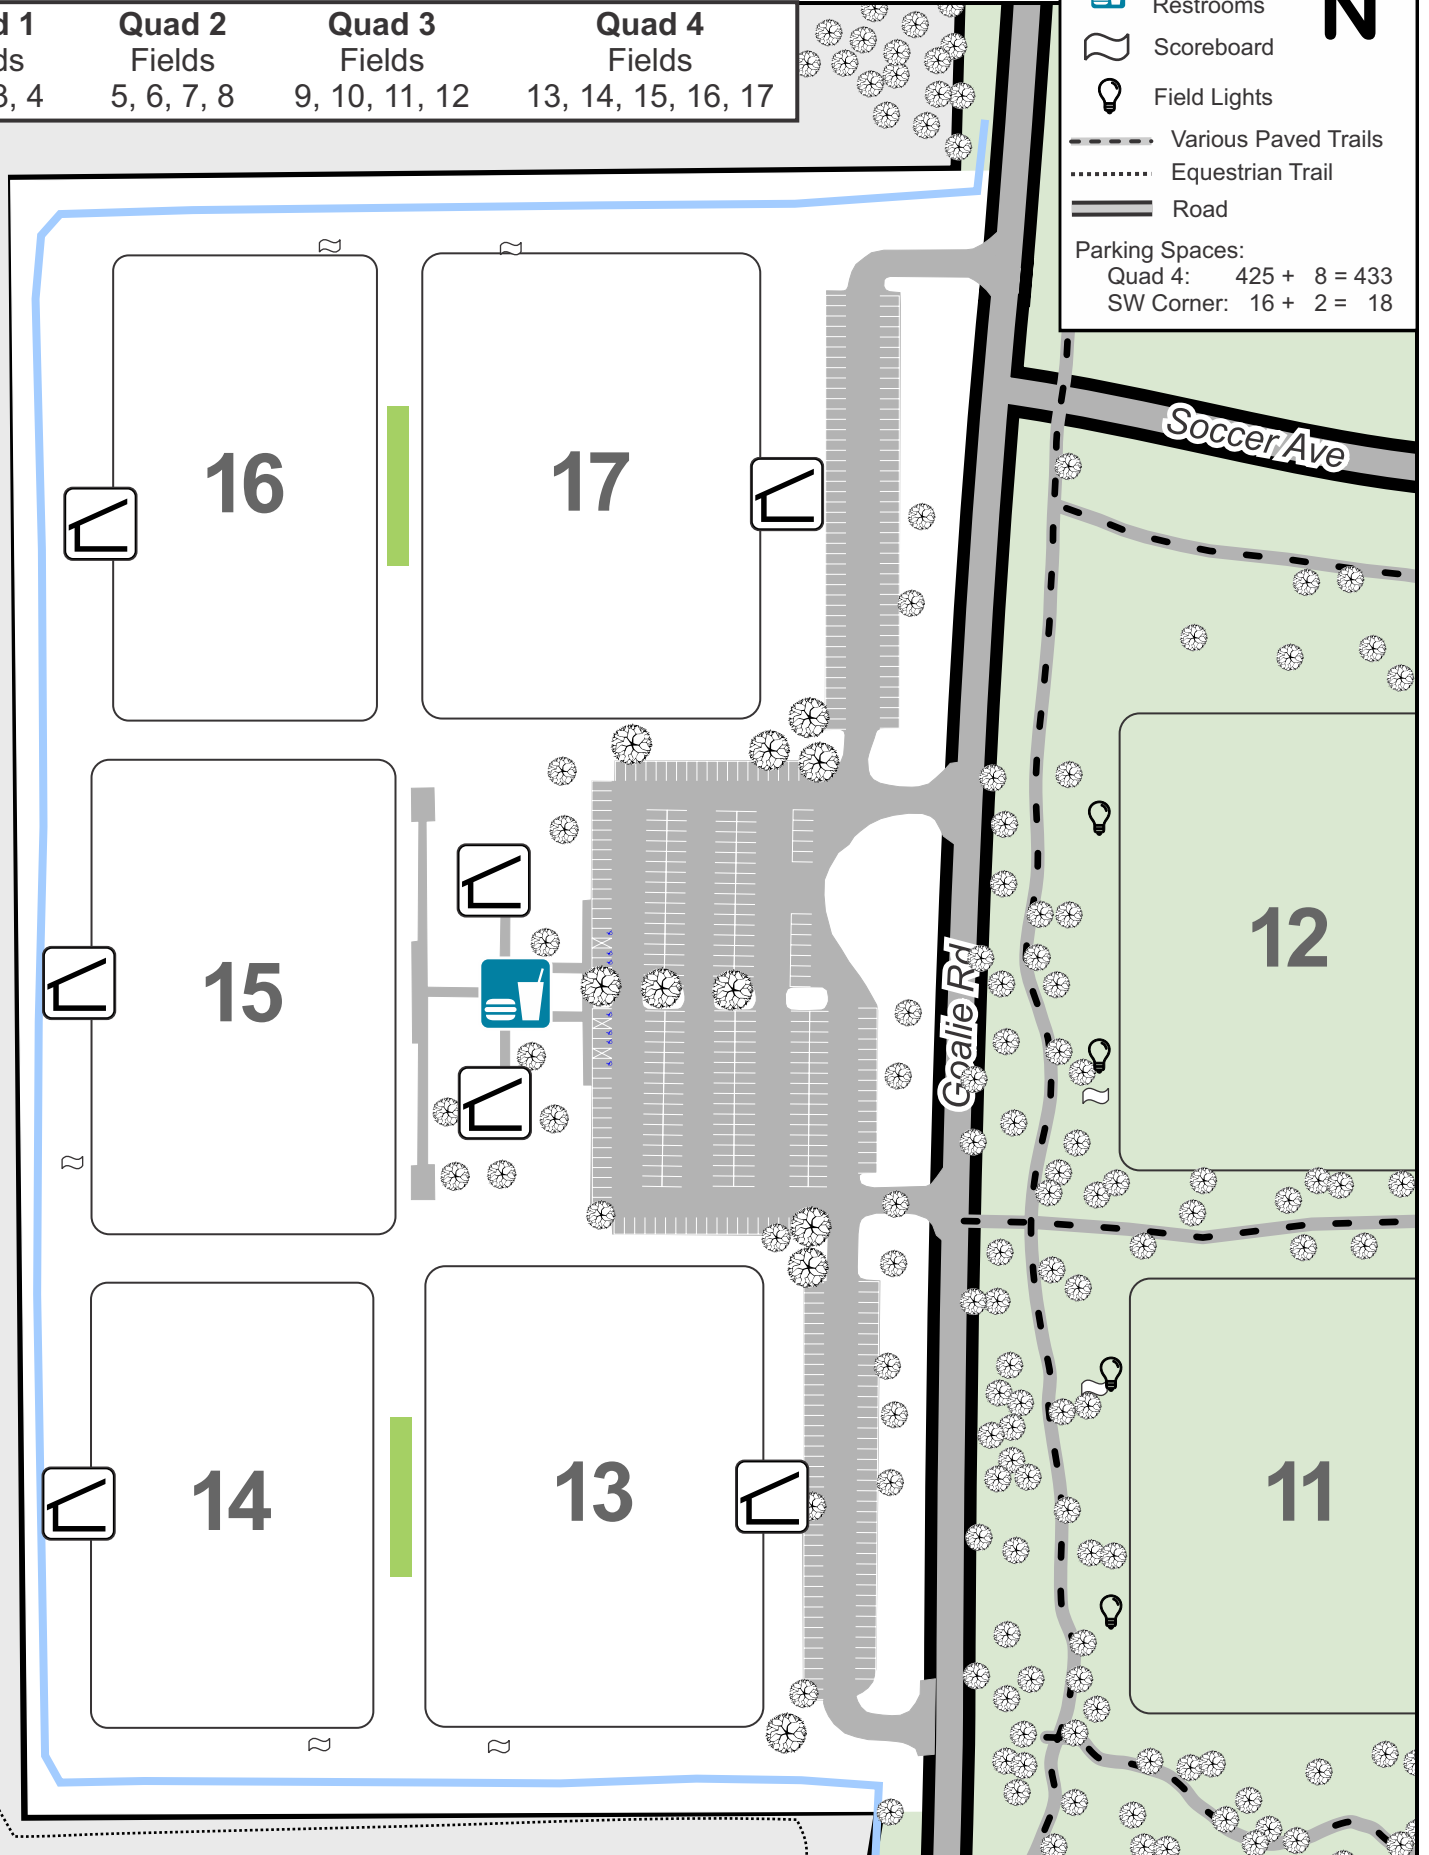

North Little Rock Parks and Recreation

Burns Park Soccer Complex - Quad 4

1 Soccer Avenue North Little Rock, AR 72118

Quad 1
Fields
1, 2, 3, 4

Quad 2
Fields
5, 6, 7, 8

Quad 3
Fields
9, 10, 11, 12

Quad 4
Fields
13, 14, 15, 16, 17

LEGEND

- Pavilion/Shelter
- Concession/Restrooms
- Scoreboard
- Field Lights

- Various Paved Trails
- Equestrian Trail
- Road

Parking Spaces:
Quad 4: 425 + 8 = 433
SW Corner: 16 + 2 = 18

Private Property

Private Property