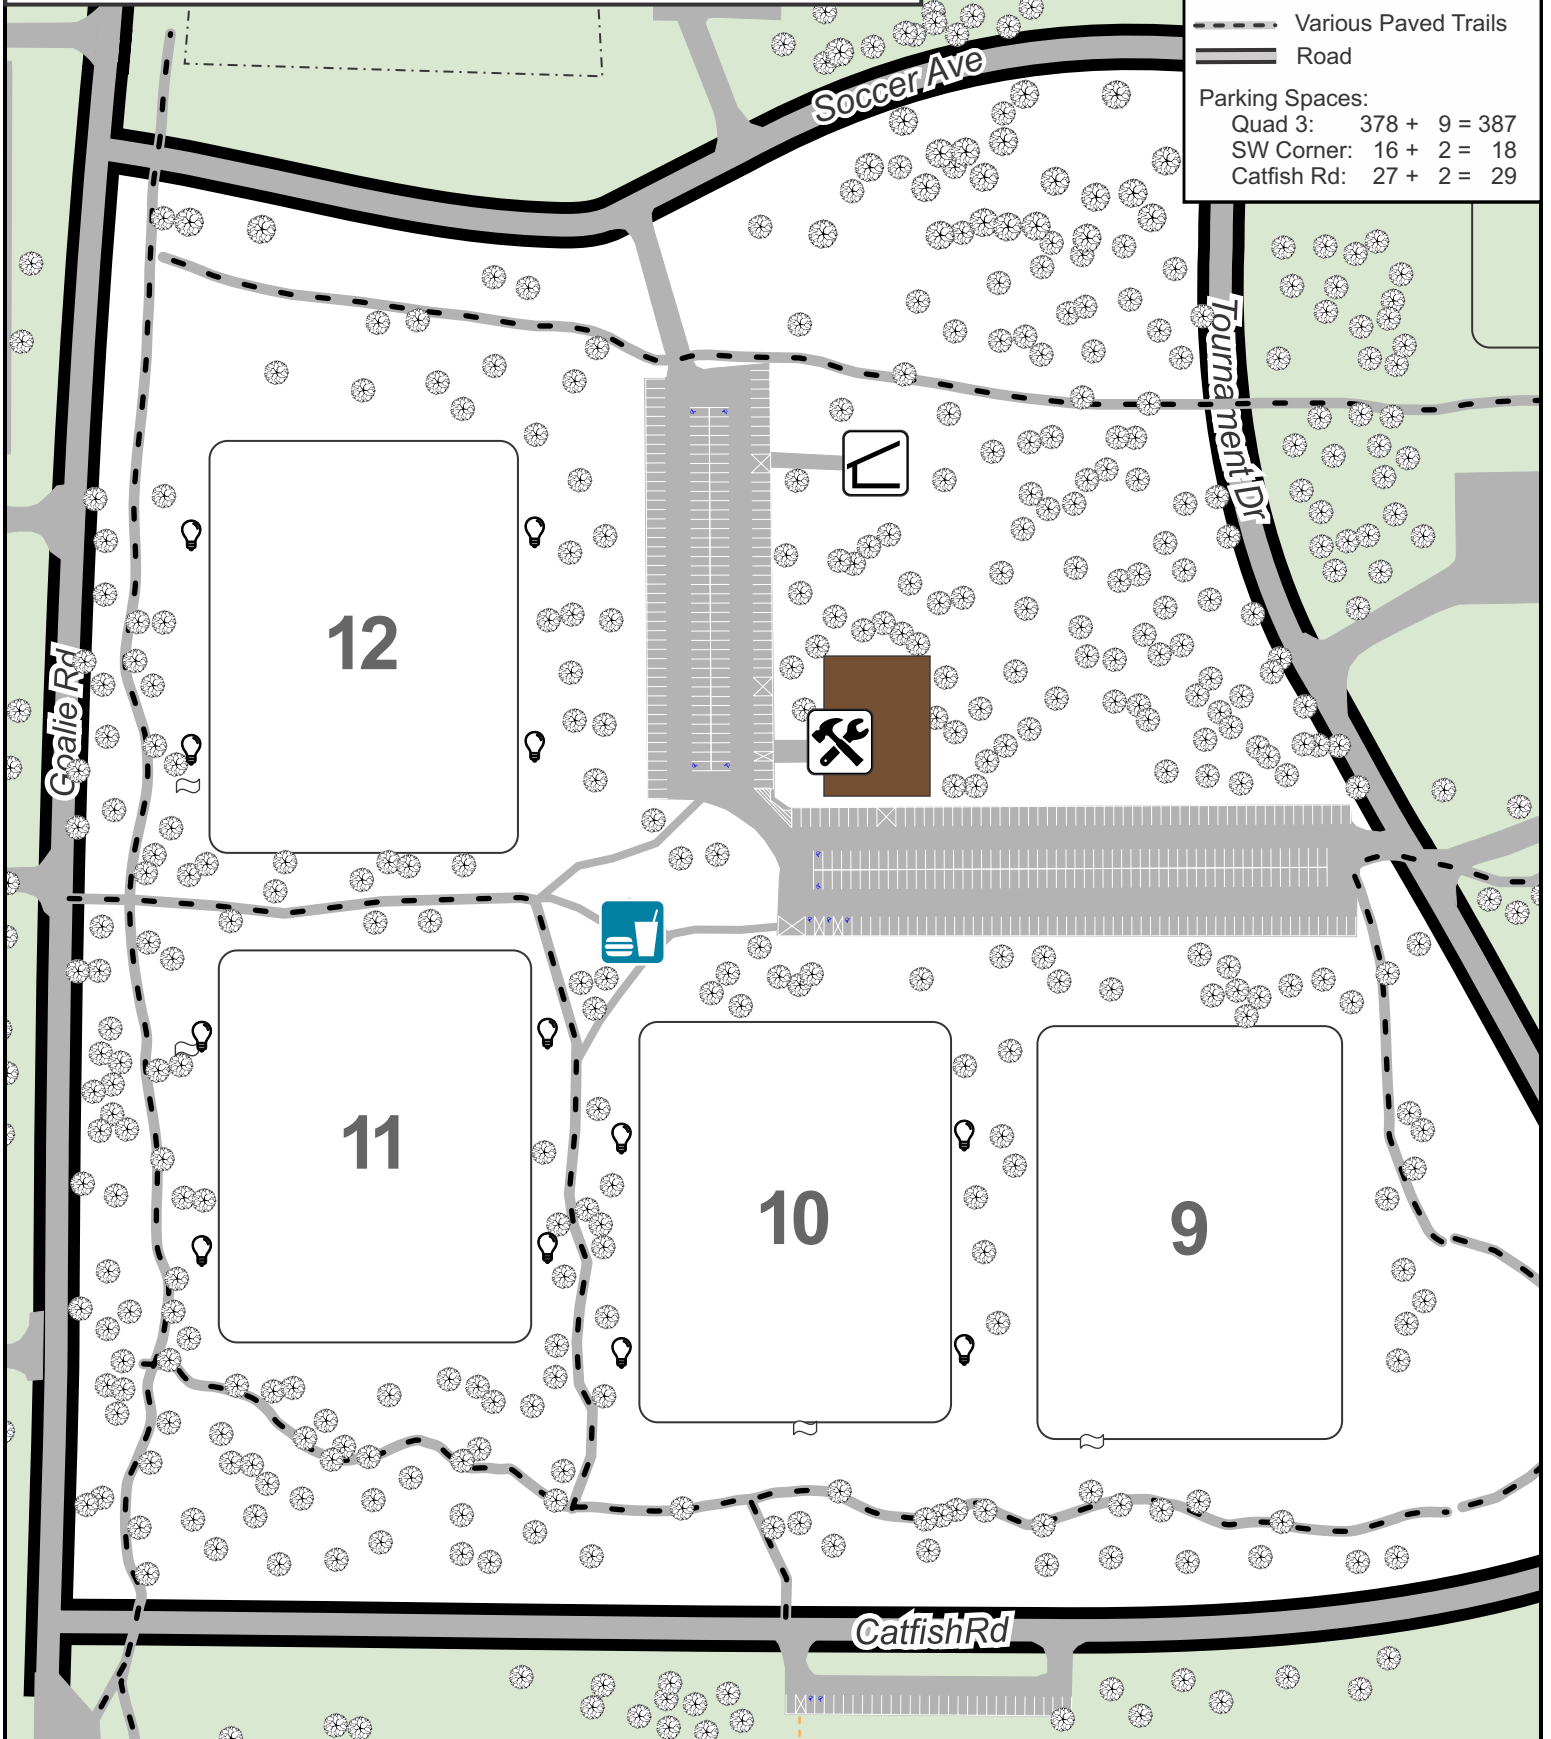

Quad 3
Fields
9, 10, 11, 12

Quad 4
Fields
13, 14, 15, 16, 17

LEGEND

-  Pavilion/Shelter
-  Concession/
Restrooms
-  Scoreboard
-  Field Lights

-  Various Paved Trails
-  Road

Parking Spaces:

- Quad 3: 378 + 9 = 387
- SW Corner: 16 + 2 = 18
- Catfish Rd: 27 + 2 = 29