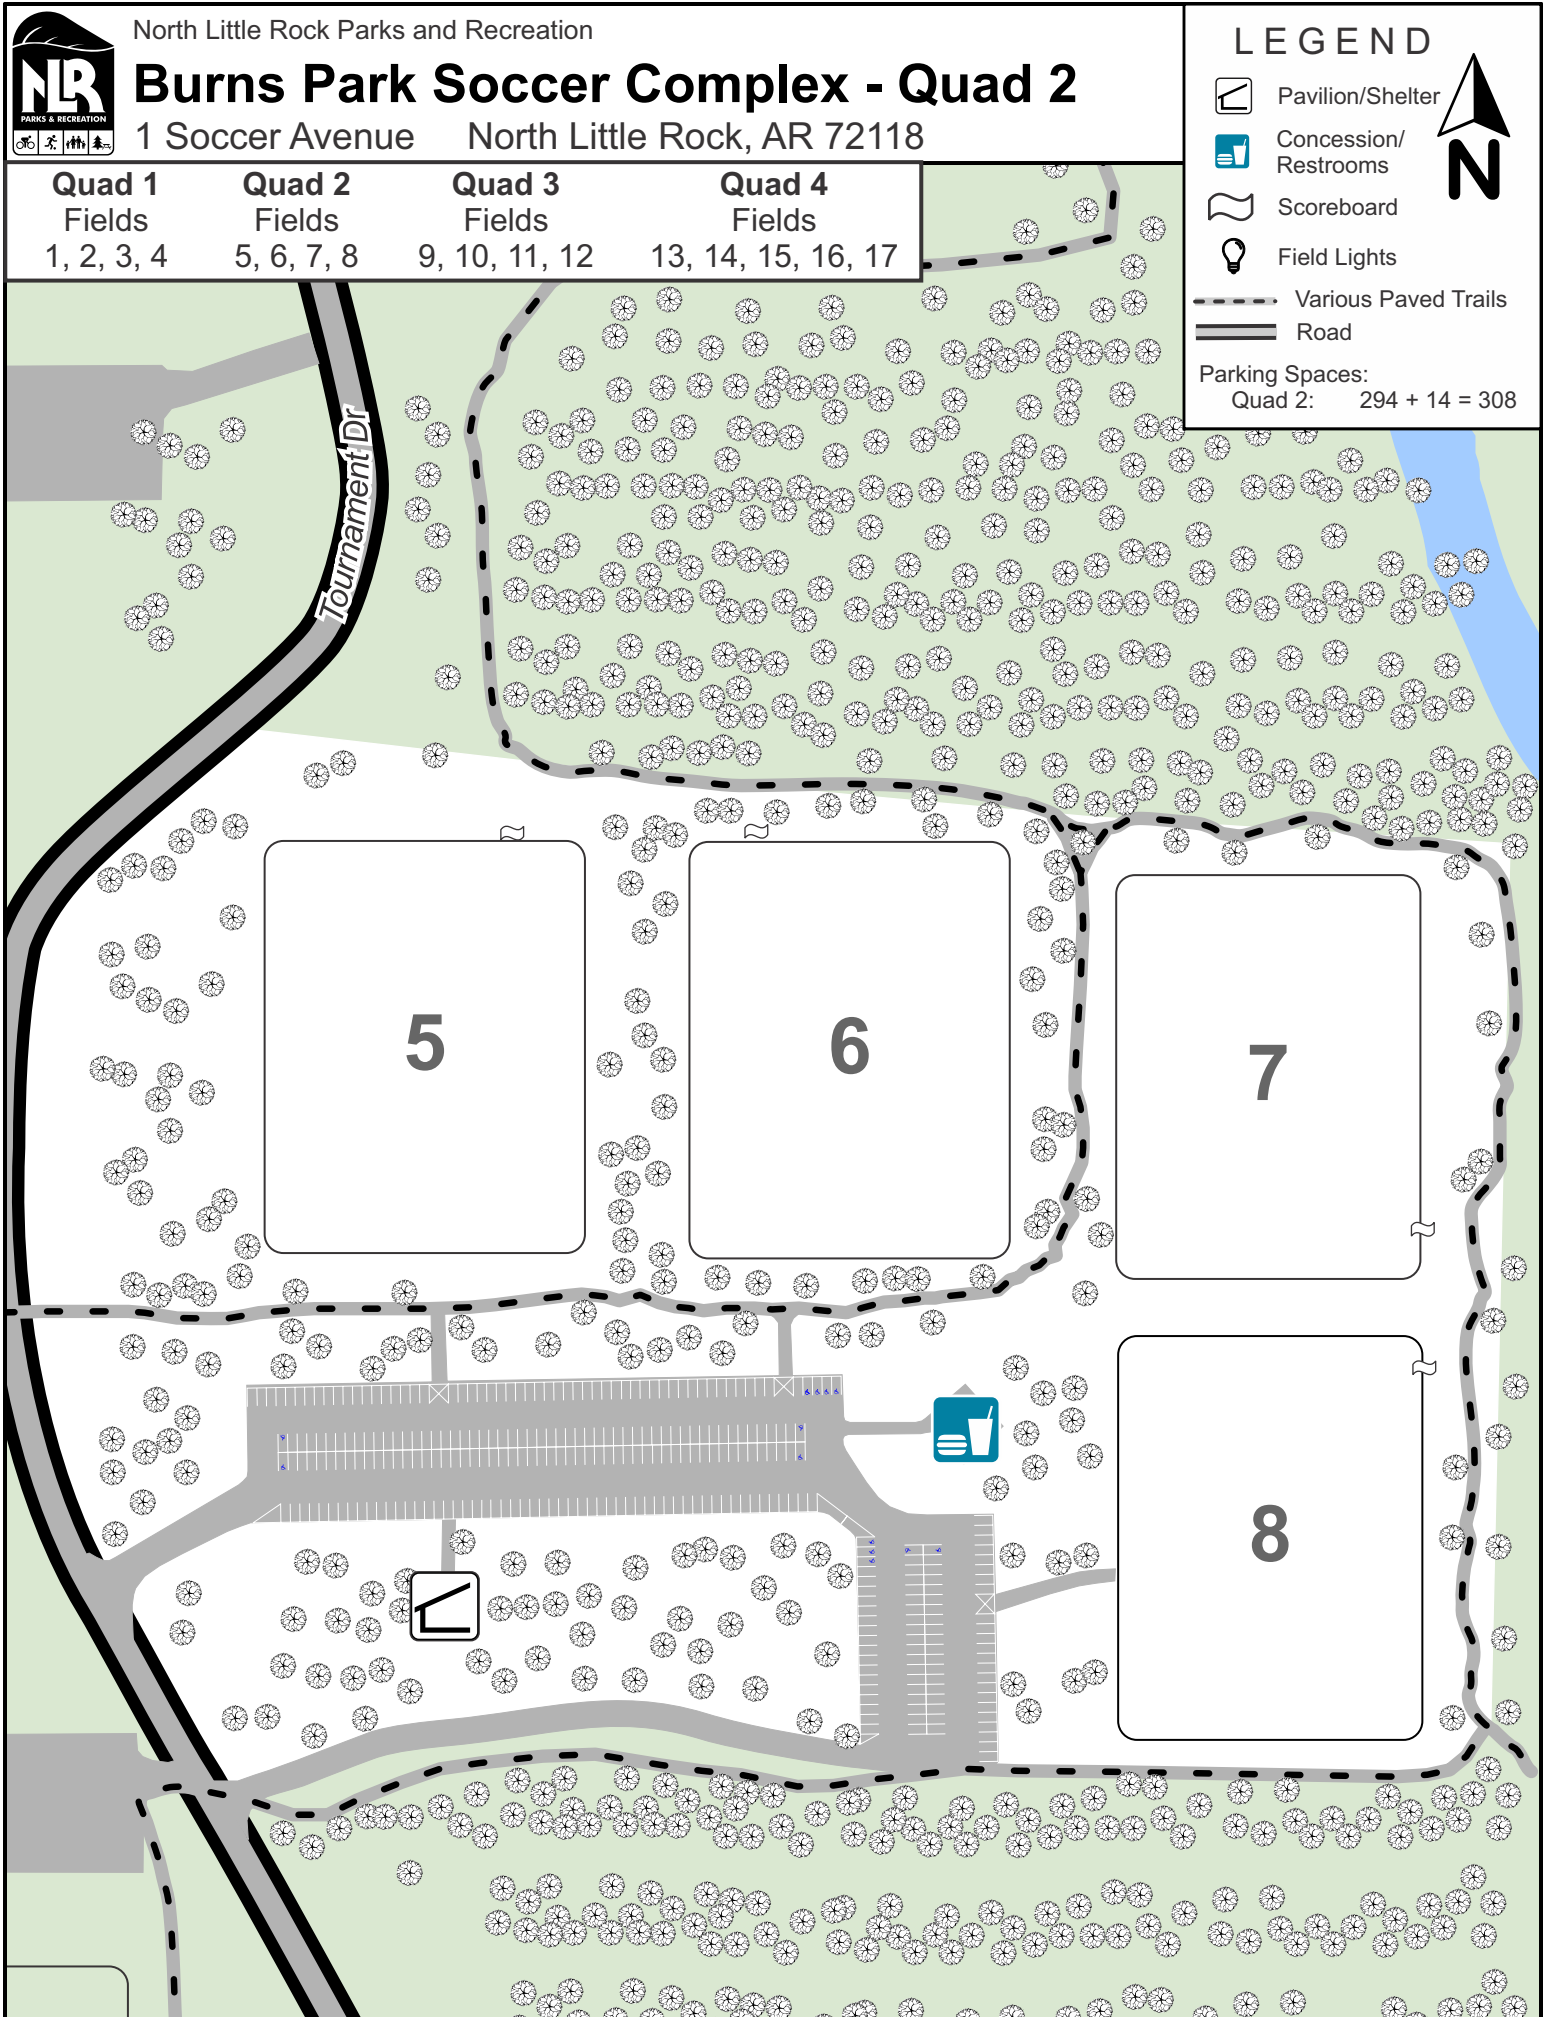

North Little Rock Parks and Recreation

Burns Park Soccer Complex - Quad 2

1 Soccer Avenue North Little Rock, AR 72118

LEGEND

Pavilion/Shelter

Concession/
Restrooms

Scoreboard

Field Lights

Various Paved Trails

Road

Parking Spaces:
Quad 2: 294 + 14 = 308

Quad 1
Fields
1, 2, 3, 4

Quad 2
Fields
5, 6, 7, 8

Quad 3
Fields
9, 10, 11, 12

Quad 4
Fields
13, 14, 15, 16, 17

Tournament Dr

5

6

7

8