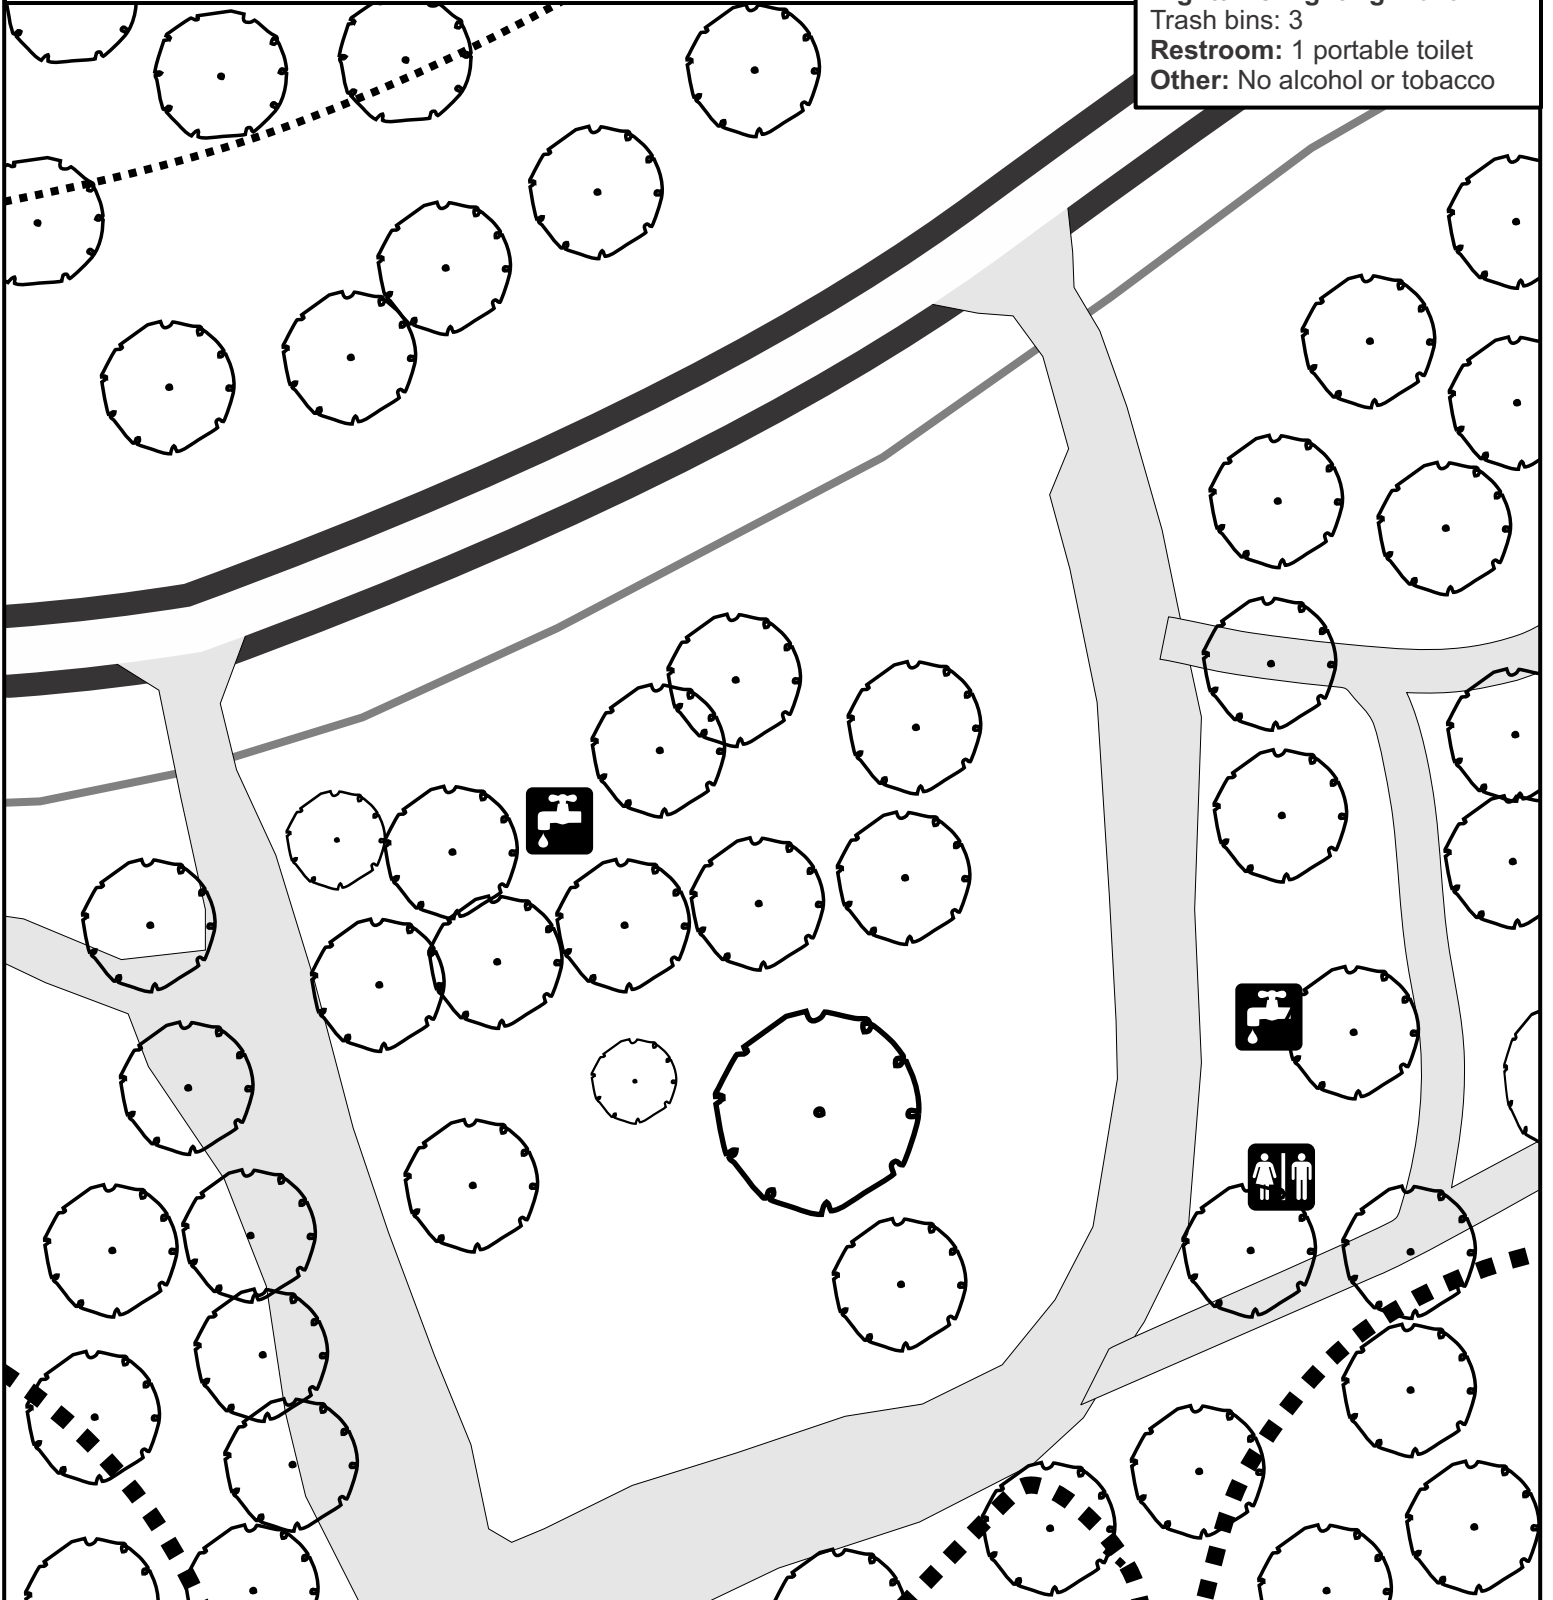

North Little Rock Parks and Recreation

Burns Park (Equestrian Parking)

4700 Joe K Poch Road North Little Rock, AR 72118

Site Plan
Map 1 of 2

Hours: 6:00 a.m. - 11:30 p.m.
Parking: 50± parking spaces
Water: 2 water spigots
Electrical: none
Nighttime Lighting: none
Trash bins: 3
Restroom: 1 portable toilet
Other: No alcohol or tobacco

LEGEND

0 100 ft

- · — · Fence
- Trails

North Little Rock Parks and Recreation

Site Plan Map 2 of 2

Burns Park (Equestrian Parking)

4700 Joe K Poch Drive North Little Rock, AR 72118

Hours: 6:00 a.m. - 11:30 p.m.

Parking: 50± parking spaces

Water: 2 water spigots

Electrical: none

Nighttime Lighting: none

Trash bins: 3

Restroom: 1 portable toilet

Other: No alcohol or tobacco

LEGEND

0 50 ft

..... Trails