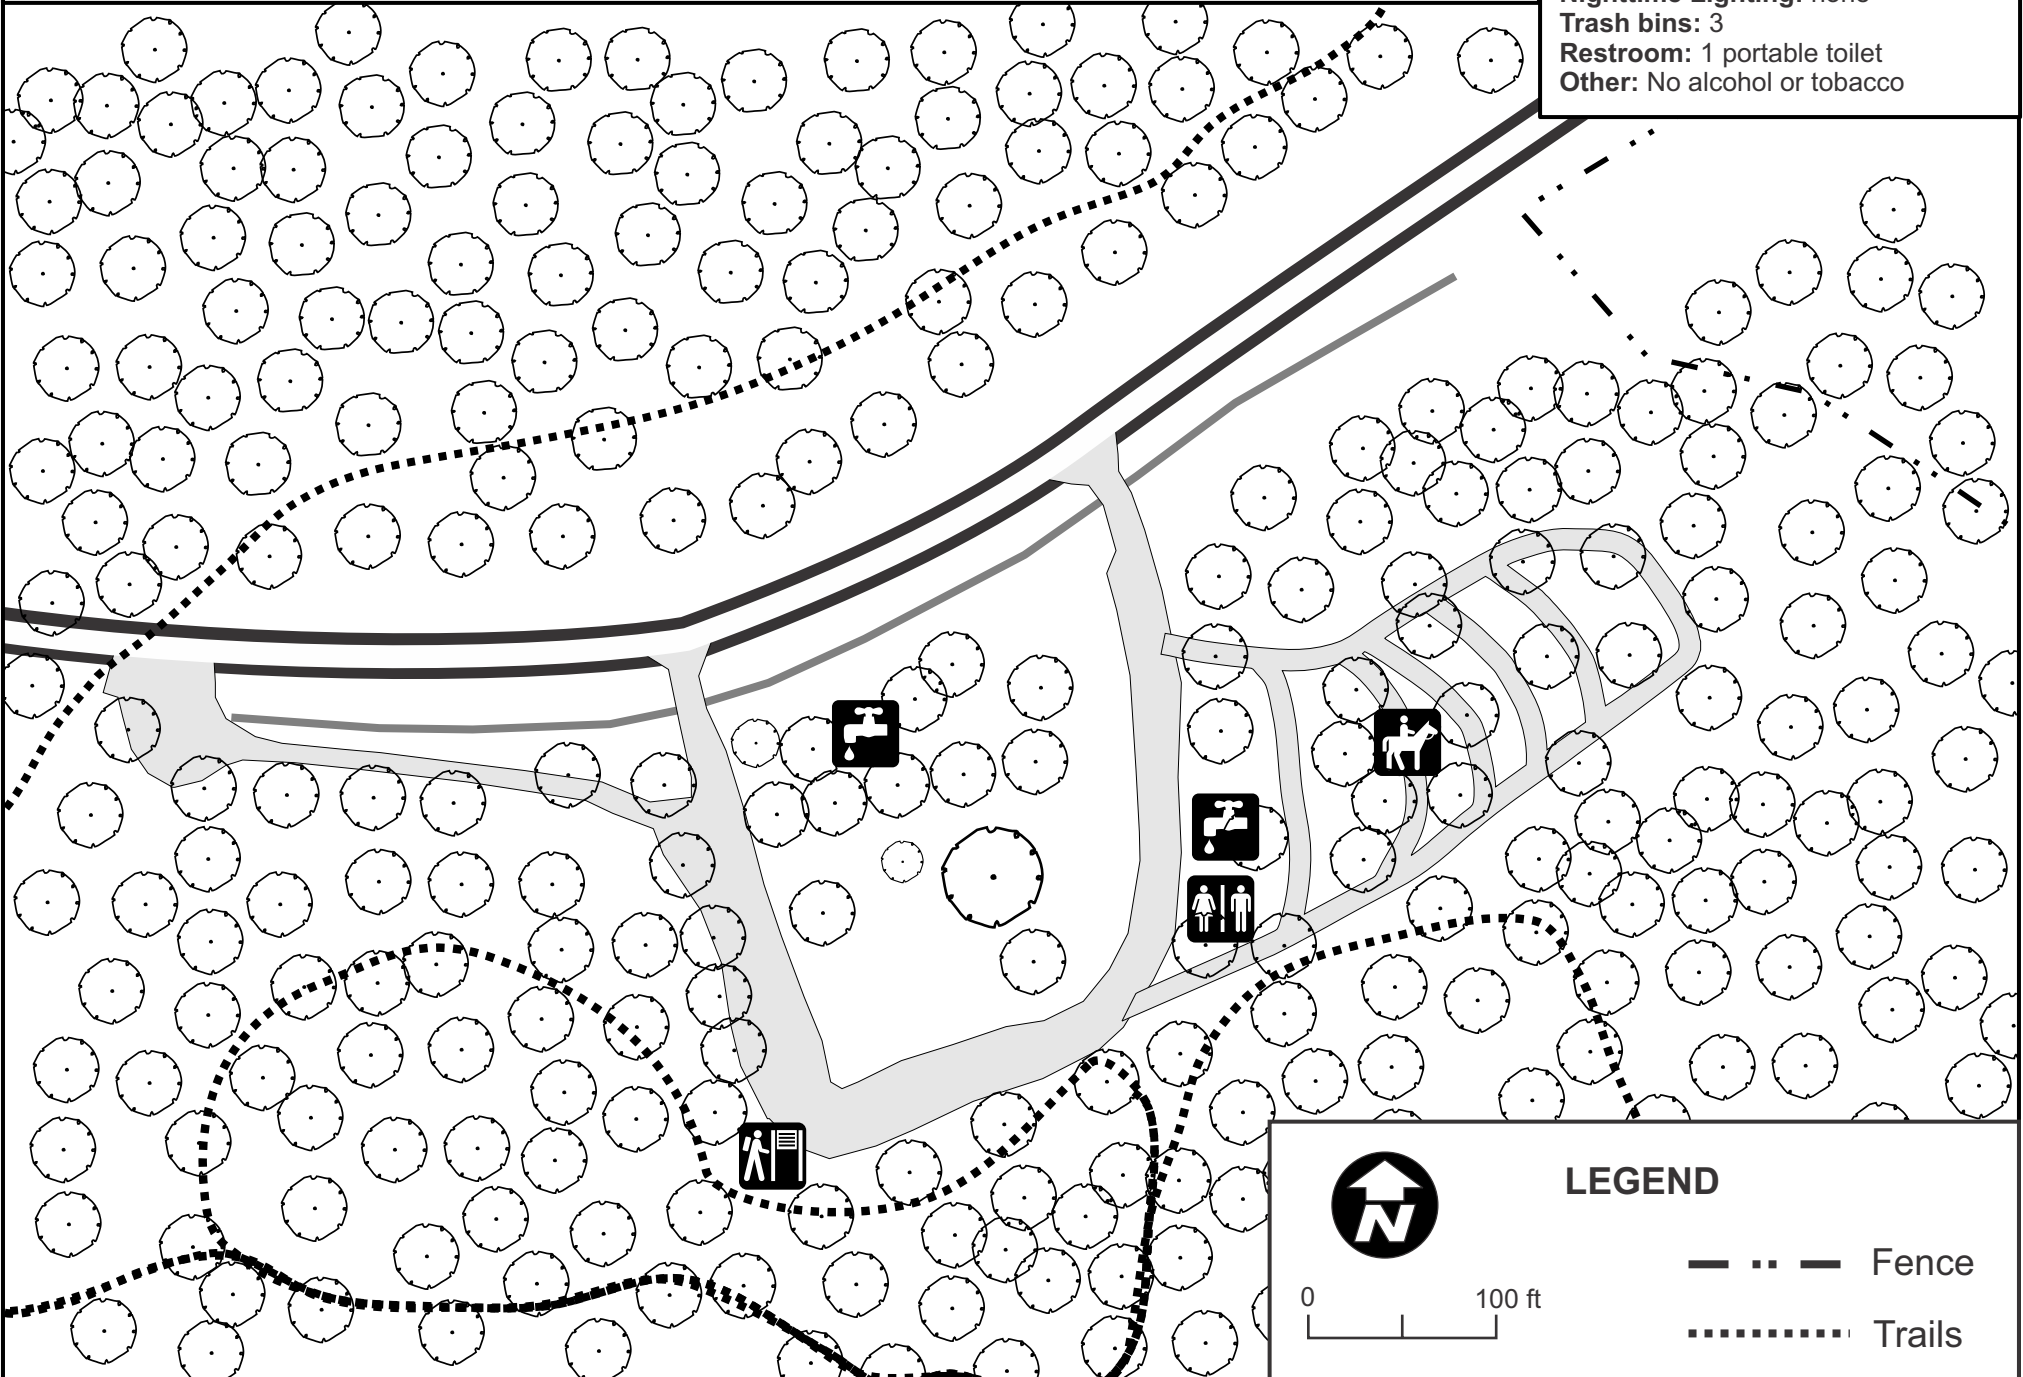

North Little Rock Parks and Recreation

Burns Park (Equestrian Parking)

4700 Joe K Poch Road North Little Rock, AR 72118

Site Plan
Map 1 of 2

Hours: 6:00 a.m. - 11:30 p.m.
Parking: 50± parking spaces
Water: 2 water spigots
Electrical: none
Nighttime Lighting: none
Trash bins: 3
Restroom: 1 portable toilet
Other: No alcohol or tobacco

LEGEND

0 100 ft

- · — · Fence
- Trails

North Little Rock Parks and Recreation

Site Plan Map 2 of 2

Burns Park (Equestrian Parking)

4700 Joe K Poch Drive North Little Rock, AR 72118

Hours: 6:00 a.m. - 11:30 p.m.

0 50 ft

..... Trails