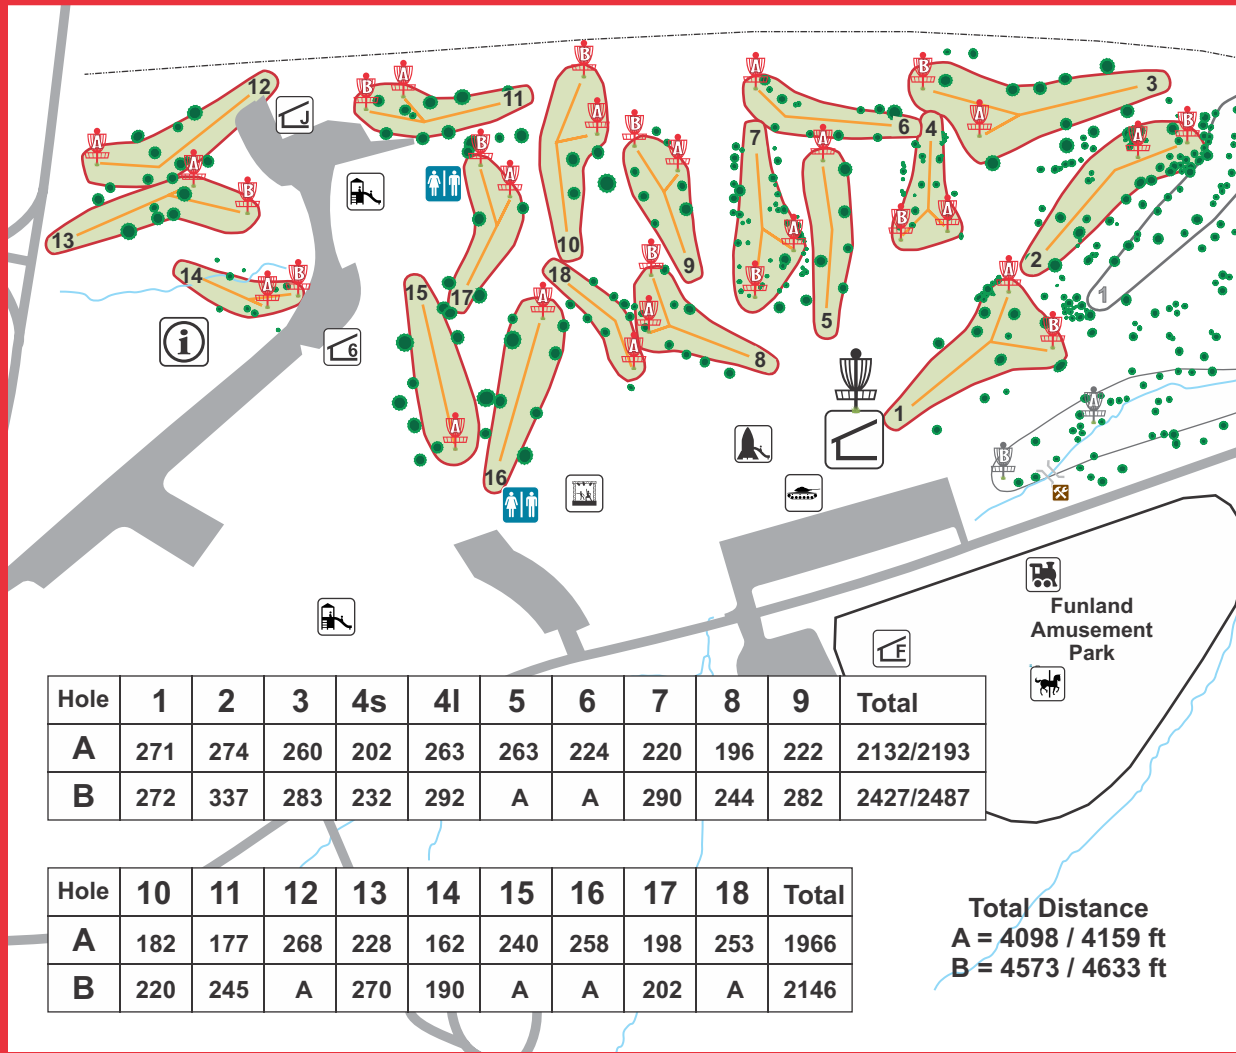

The **Junior Course** is 9-hole course designed for the younger players and as a putting course for the older and/or advanced players.  
*This course was part of an Eagle Scout Project.*

The **Red Course** is the shorter of the two 18-hole courses and is played in a hillside forested area.

The **Blue Course** is the longer of the two 18-hole courses and is played in gentle rolling semi-forested area with tall open tunnels.

- Course features:**
- All holes are Par 3**
- Free to play**
- Open 6 am to midnight**
- DGA MachX baskets (Red and Blue)**
- TeeBoxx Vending Machine**
- Lost & Found Bin**

## White Course

The White Course is made up of a combination of holes from both the Blue and Red courses. While this may change from time to time and from group to group, check with the group you are playing with to verify. Otherwise, the White Course consists of:

Red Course							Blue Course										
1	2	3	4	5	6	7	1	2	3	4	5	6	7	8	16	17	18