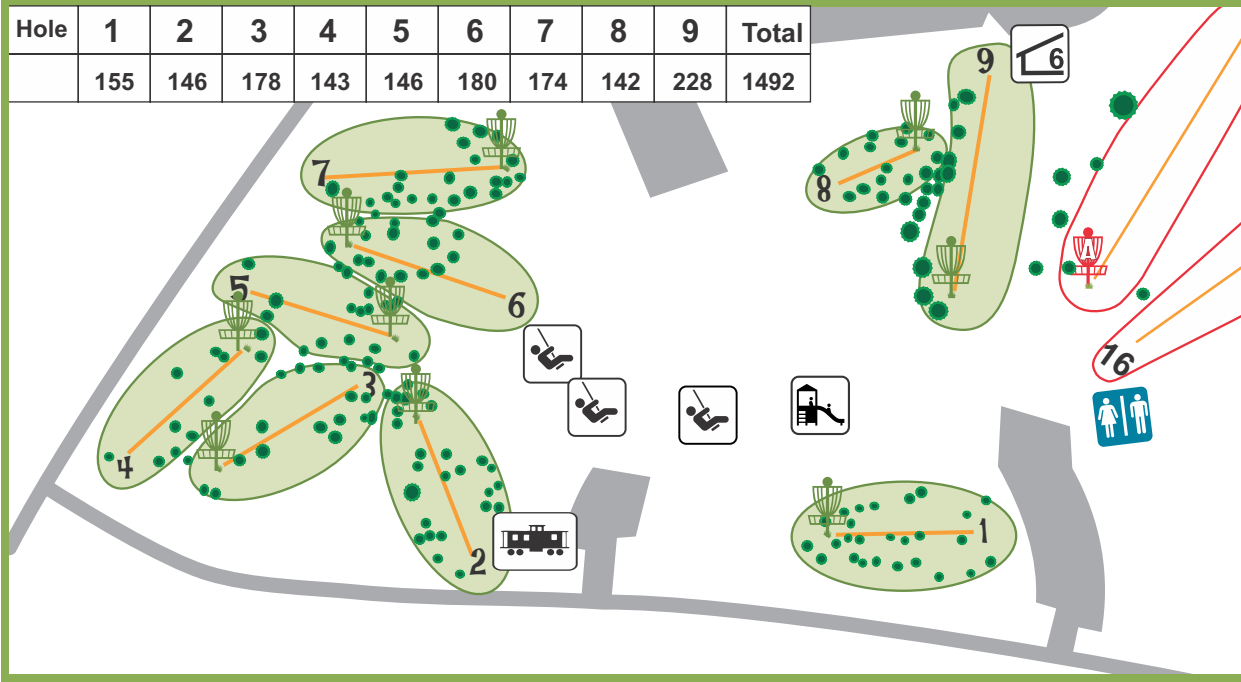

# JUNIOR COURSE

Hole	1	2	3	4	5	6	7	8	9	Total
	155	146	178	143	146	180	174	142	228	1492

The disc golf courses are located in central Arkansas off Interstate 40 at Exit 150 in Burns Park. The park has over 1,600 acres of recreational opportunities - disc golf, baseball, soccer, fishing, hiking, biking, camping, amusement park, playgrounds, tennis, dog park, picnicking, and more.

The **Junior Course** is 9-hole course designed for the younger players and as a putting course for the older and/or advanced players.  
*This course was part of an Eagle Scout Project.*

The **Red Course** is the shorter of the two 18-hole courses and is played in a hillside forested area.

The **Blue Course** is the longer of the two 18-hole courses and is played in gentle rolling semi-forested area with tall open tunnels.

- Course features:**
- All holes are Par 3**
- Free to play**
- Open 6 am to midnight**
- DGA MachX baskets (Red and Blue)**
- TeeBoxx Vending Machine**
- Lost & Found Bin**

## White Course

The White Course is made up of a combination of holes from both the Blue and Red courses. While this may change from time to time and from group to group, check with the group you are playing with to verify. Otherwise, the White Course consists of: