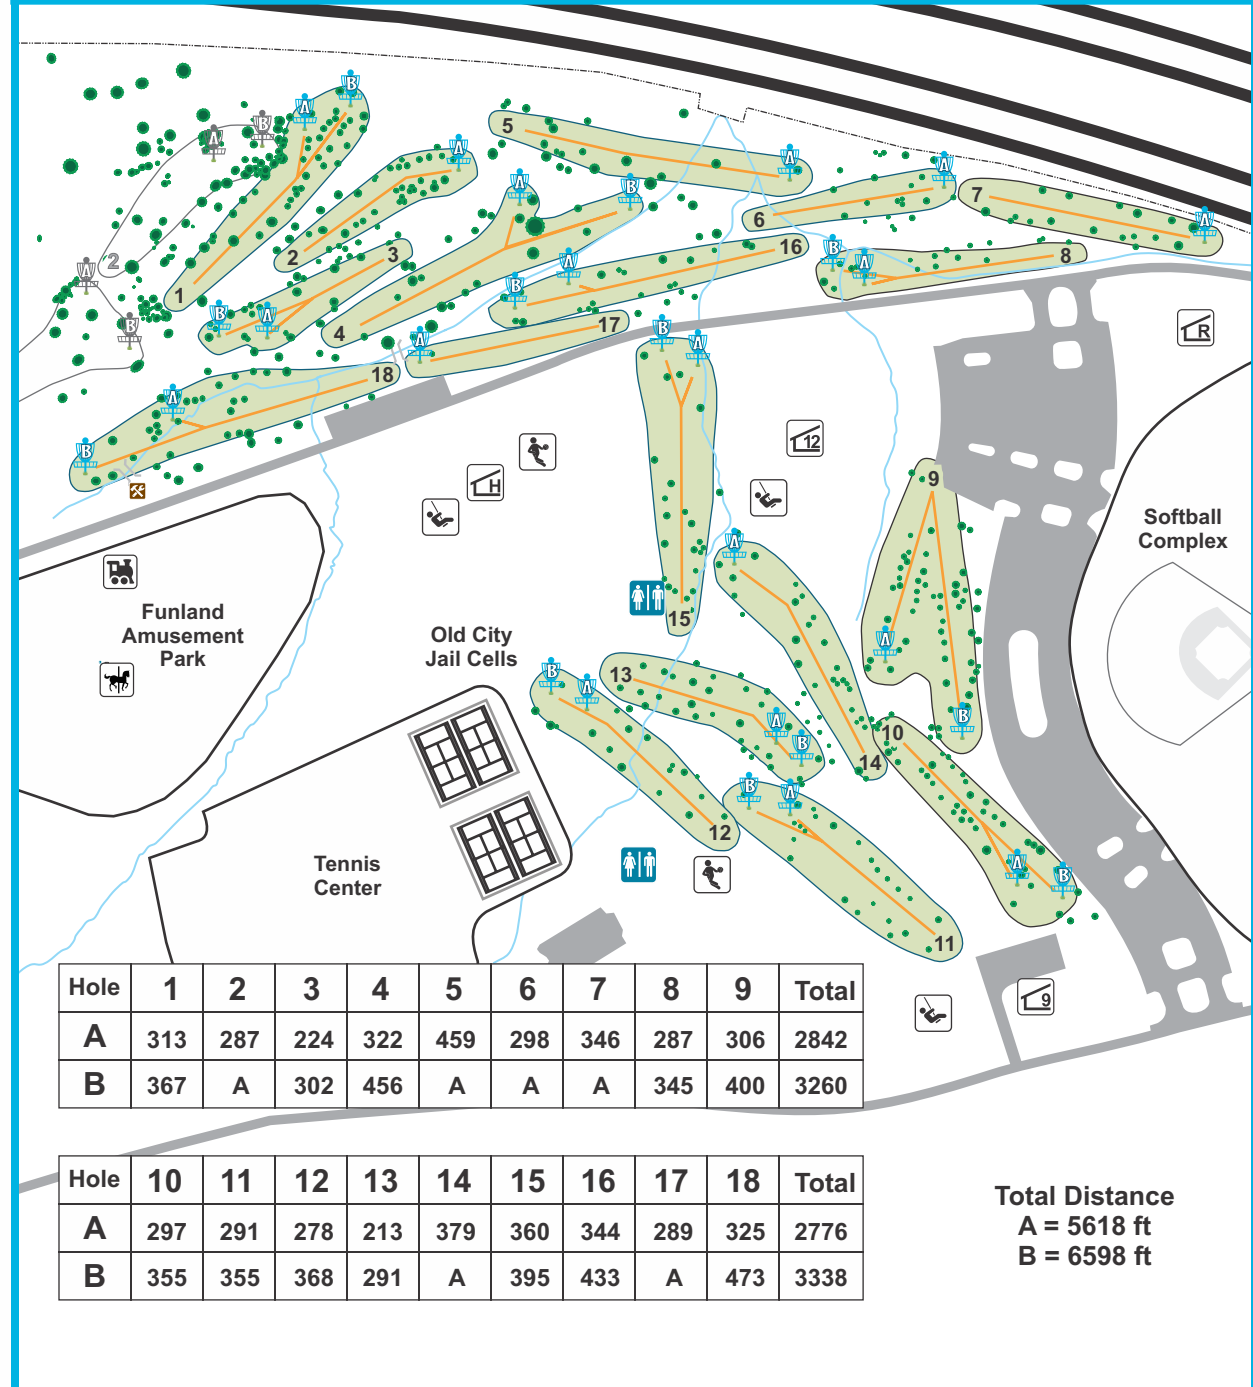

Blue Course