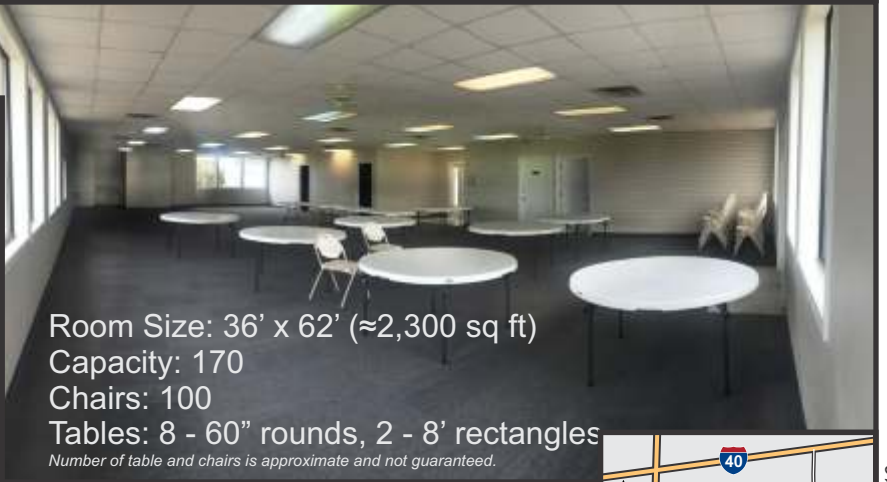

the Club House at Stone Links

110 Highway 391
North Little Rock, AR 72117

Room Size: 36' x 62' (≈2,300 sq ft)
Capacity: 170
Chairs: 100
Tables: 8 - 60" rounds, 2 - 8' rectangles
Number of table and chairs is approximate and not guaranteed.

Renovated in 2016, this club house is easily accessible from I-40, I-440, and Faulkner Lake Road.

Features and amenities include:

- Prep area (refrigerator, sinks, prep table, microwave)
- Open floor plan
- ADA accessible
- Spacious outdoor yard
- Restrooms