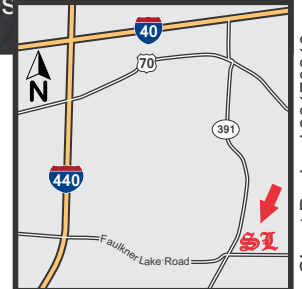

the Club House at Stone Links

110 Highway 391
North Little Rock, AR 72117

Room Size: 36' x 62' (≈2,300 sq ft)
Capacity: 170
Chairs: 100
Tables: 8 - 60" rounds, 2 - 8' rectangles
Number of table and chairs is approximate and not guaranteed.

Renovated in 2016, this club house is easily accessible from I-40, I-440, and Faulkner Lake Road.

Features and amenities include:

- Prep area (refrigerator, sinks, prep table, microwave)
- Open floor plan
- ADA accessible
- Spacious outdoor yard
- Restrooms