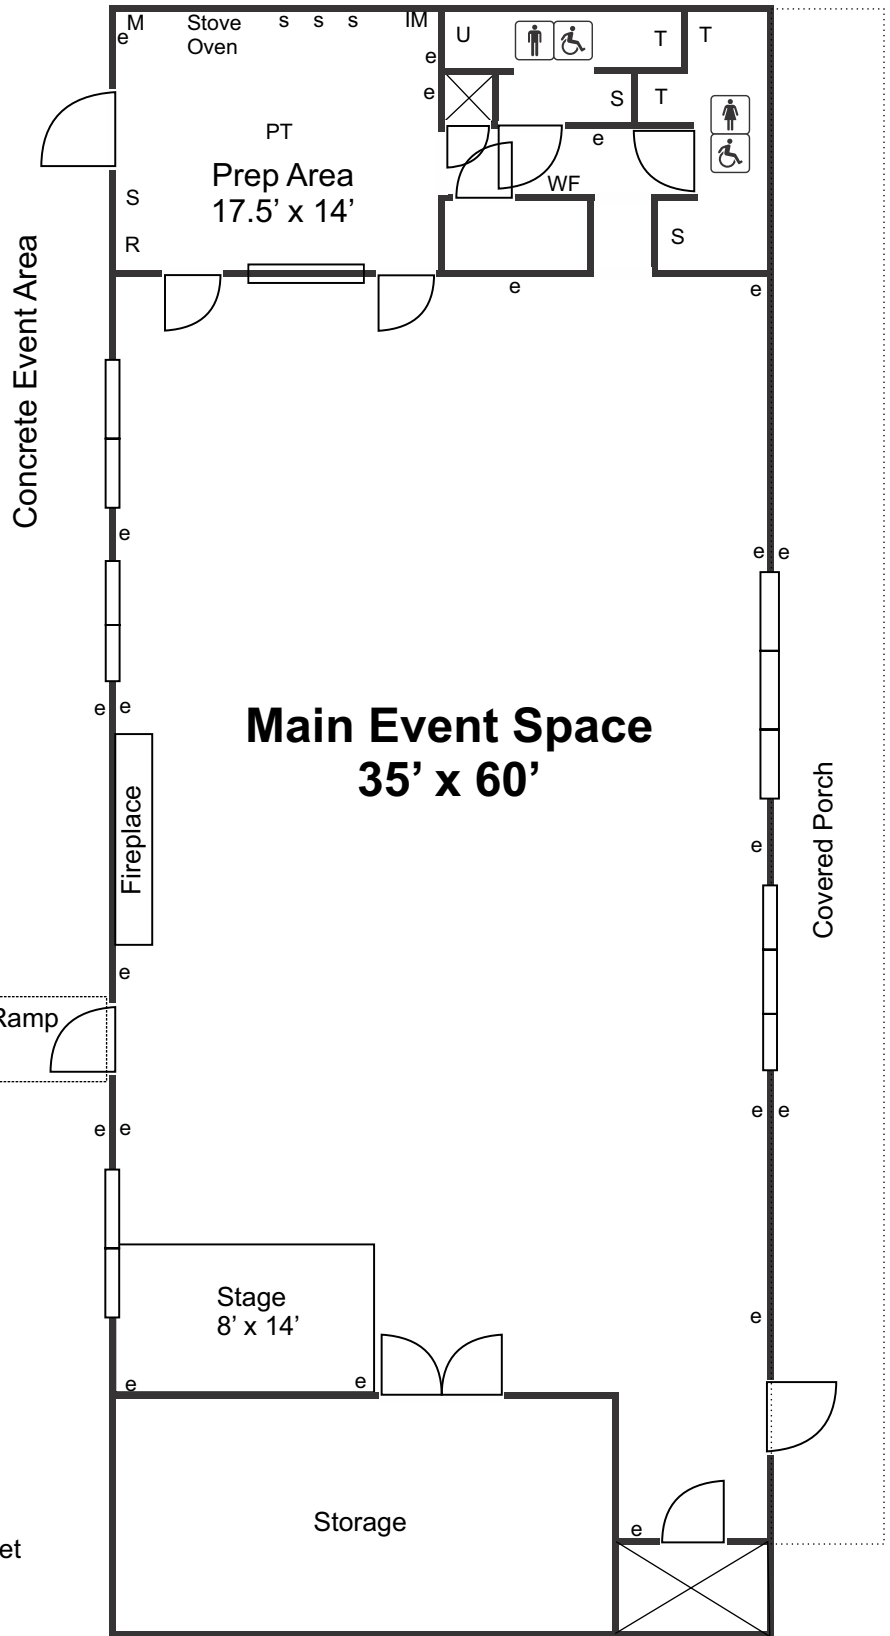

the Burns Park Hospitality House

402 W Military Drive • North Little Rock, AR 72118

Room Size: 35'x60' (≈2,100 sq ft)
 Capacity: 200
 Chairs: 200
 Tables: 20 - 60" Rounds; 20 - 8' Rectangles
Number of tables and chairs is approximate and not guaranteed.

- Kitchen area (stove, refrigerator, microwave, sinks, ice machine)
- Pass through window
- Small stage
- Open floor plan
- Small pavilion
- ADA Accessible
- Fireplace (for decoration only)
- Spacious outdoor yard
- Restrooms

Planning Notes:

LEGEND

- S = Sink
- T = Toilet
- U = Urinal
- M = Microwave
- PT = Prep Table
- R = Refrigerator
- IM = Ice Machine
- WF = Water Fountain
- e = Electrical Outlet

Note: All measurements are approximate.