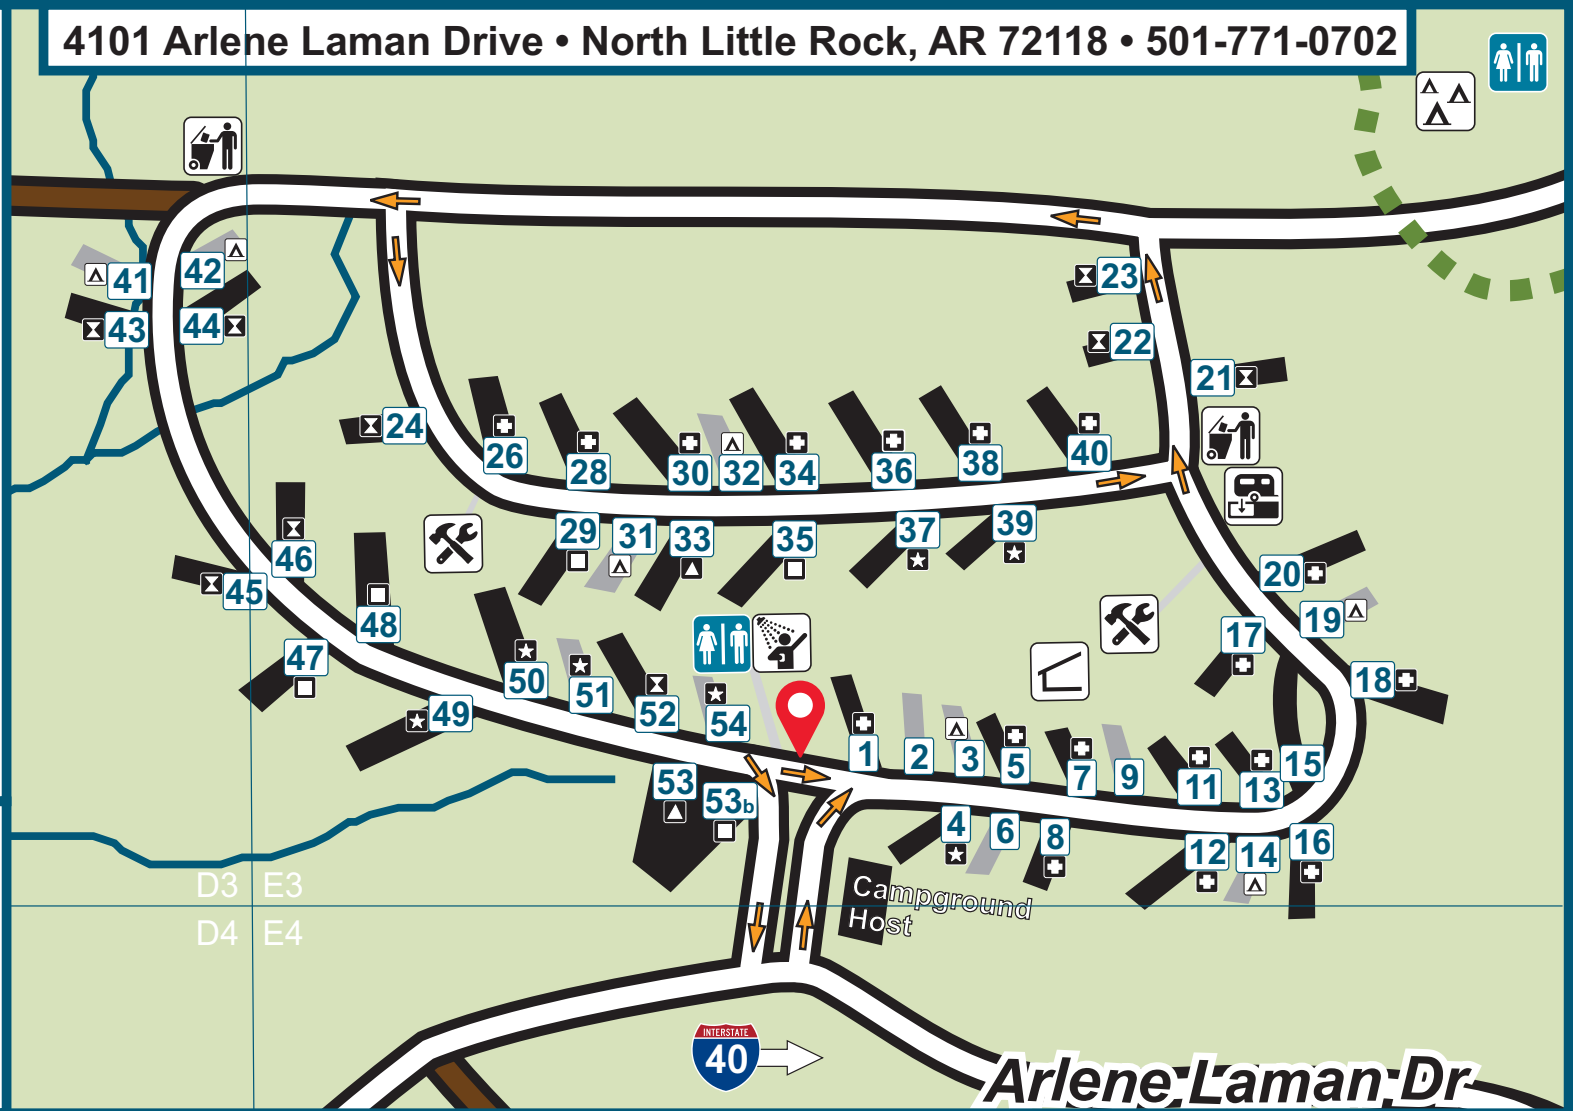

North Little Rock Parks and Recreation

Burns Park - RV Campground

4101 Arlene Laman Drive • North Little Rock, AR 72118 • 501-771-0702

LEGEND

- Restroom/Shower
- Pavilion
- Dump Station
- Group Tent Camping
- Green Loop Trail
- Road
- Maintenance Road
- Pad - Asphalt
- Pad - Gravel
- Maintenance
- Dumpster

Site Amenities:

- 50 Amp / Water / Sewer
- 50/30 Amp / Water / Sewer
- 50/30 Amp / Water / No Sewer
- 30 Amp / Water / Sewer
- 30 Amp / Water / No Sewer
- Tent Site

Campground Host
501-771-0702

EMERGENCY
9-1-1

Park Ranger 501-441-6060

North Little Rock Parks and Recreation
501-791-8538 • nlrpr.org

Arlene Laman Dr